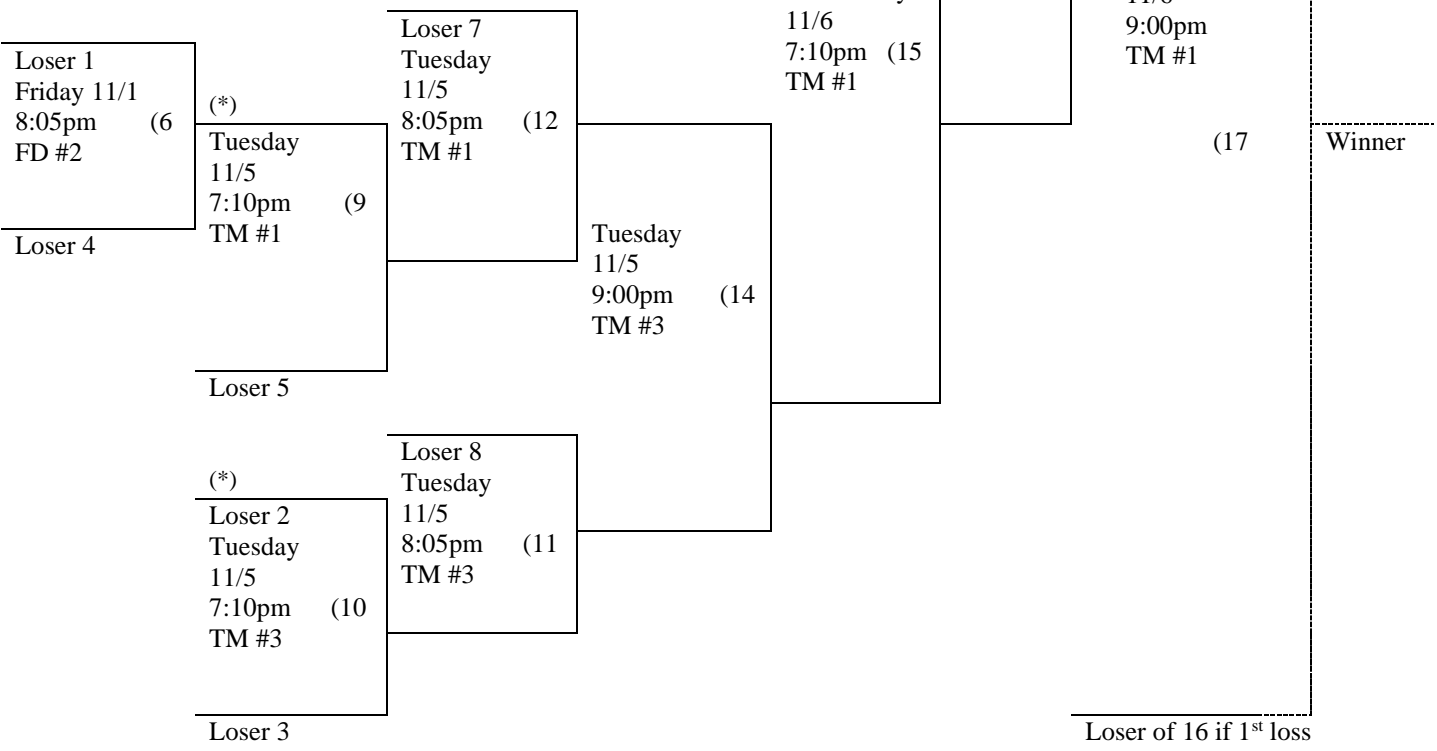

2024 Post Season Volleyball Tournament

Winner's Bracket

Women's Division 2	
Standings through 7 th week.	
1. Wolfpack	13-1
2. Sandbar & Grill	10-4
3. Jump Around	10-4
4. Alaska Glacier Seafoods	9-5
5. Mostly Soccer Players	7-7
6. Imperial	6-8
7. Notorious D.I.G.	4-10
8. Sugar & Spike	2-12
9. PND Pummelers	2-12

(*) Indicates Net Set-up

Loser's Bracket

**Juneau Parks and Recreation
2024 Post Season Volleyball Tournament
Official/Second Official Schedule
Women's Division 2**

Game #1	Seed 7 - Notorious D.I.G.
Game #2	Seed 6 - Imperial
Game #3	Seed 8 - Sugar & Spike
Game #4	Seed 1 - Wolfpack
Game #5	Winner of Game #3
Game #6	Winner of Game #4
Game #7	Loser of Game #5
Game #8	Winner of Game #6
Game #9	Loser of Game #7
Game #10	Loser of Game #8
Game #11	Loser of Game #10
Game #12	Loser of Game #9
Game #13	Loser of Game #12
Game #14	Loser of Game #11
Game #15	Winner of Game #13
Game #16	Loser of Game #15
Game #17 (if game)	Loser of Game #15