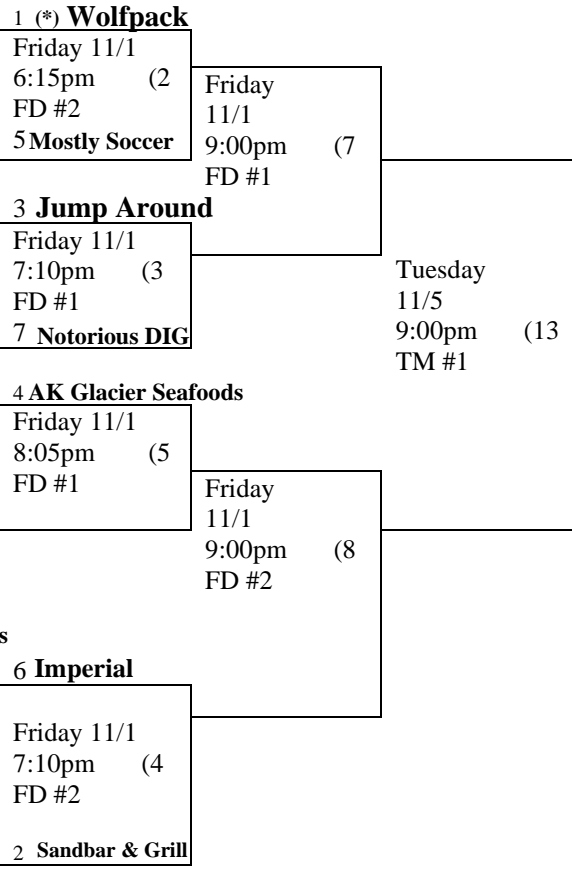

2024 Post Season Volleyball Tournament

Winner's Bracket

Women's Division 2	
Standings through 7 th week.	
1. Wolfpack	13-1
2. Sandbar & Grill	10-4
3. Jump Around	10-4
4. Alaska Glacier Seafoods	9-5
5. Mostly Soccer Players	7-7
6. Imperial	6-8
7. Notorious D.I.G.	4-10
8. Sugar & Spike	2-12
9. PND Pummelers	2-12

(*) Indicates Net Set-up

Loser's Bracket

**Juneau Parks and Recreation
2024 Post Season Volleyball Tournament
Official/Second Official Schedule
Women's Division 2**

Game #1	Seed 7 - Notorious D.I.G.
Game #2	Seed 6 - Imperial
Game #3	Seed 8 - Sugar & Spike
Game #4	Seed 1 - Wolfpack
Game #5	Winner of Game #3
Game #6	Winner of Game #4
Game #7	Loser of Game #5
Game #8	Winner of Game #6
Game #9	Loser of Game #7
Game #10	Loser of Game #8
Game #11	Loser of Game #10
Game #12	Loser of Game #9
Game #13	Loser of Game #12
Game #14	Loser of Game #11
Game #15	Winner of Game #13
Game #16	Loser of Game #15
Game #17 (if game)	Loser of Game #15