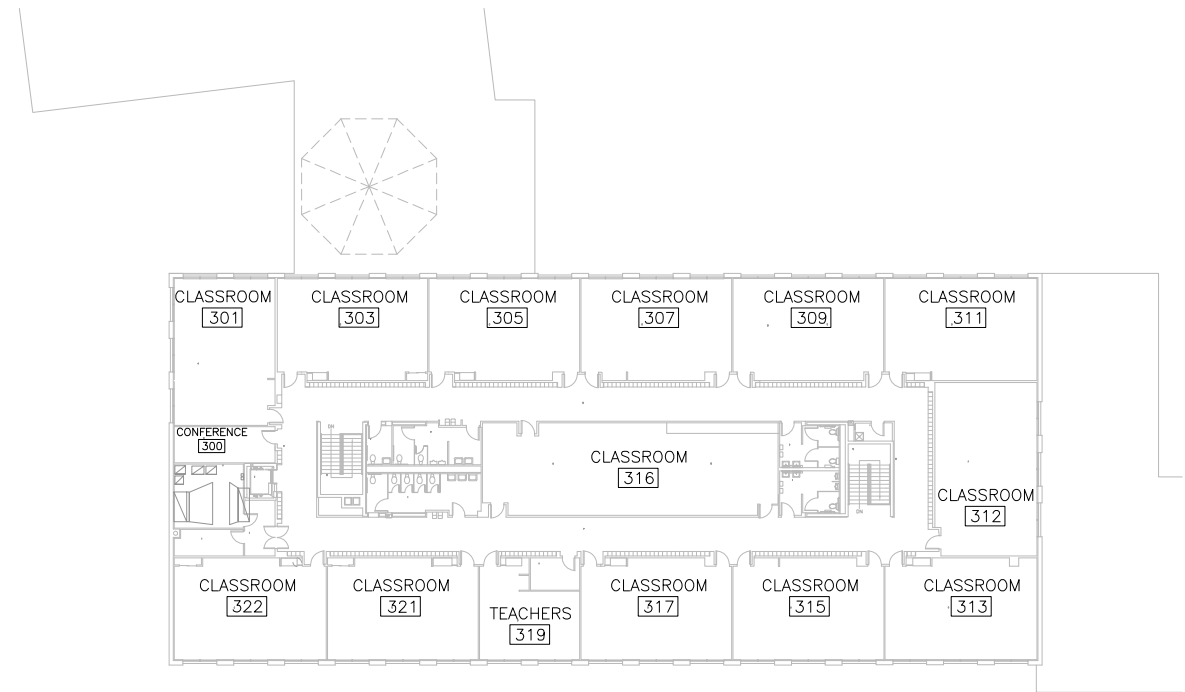

FIRST FLOOR

SECOND FLOOR

SCHOOL:	MARIE DRAKE	 
FLOOR:	FIRST & SECOND FLOOR TOTAL BUILDING SF: 72,135 SF	