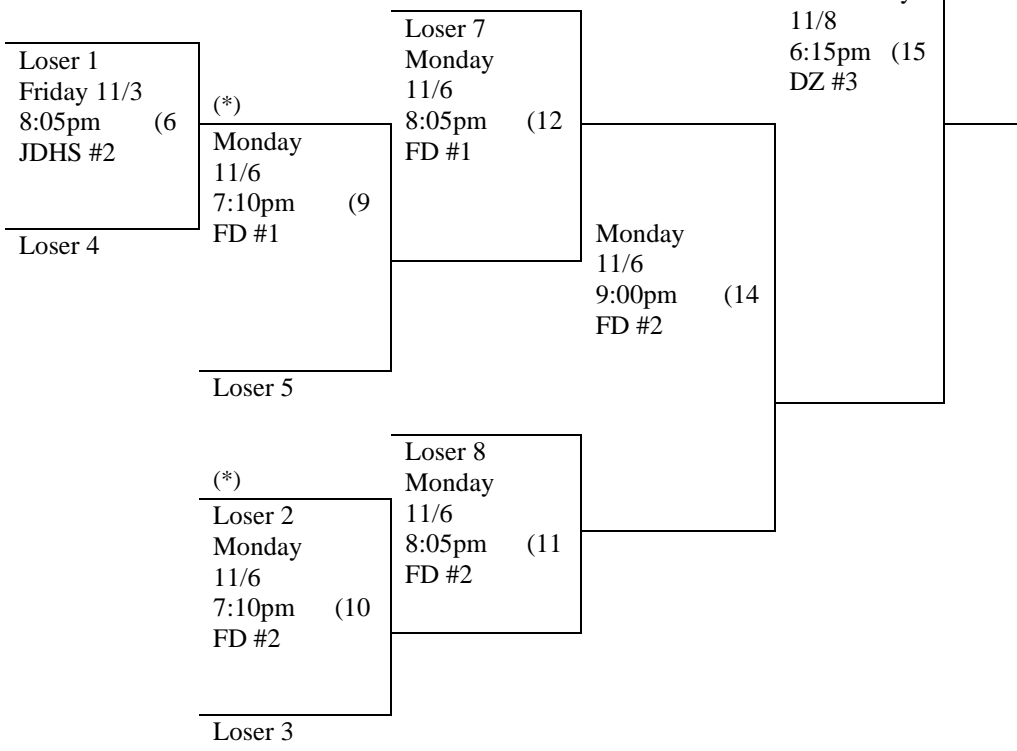

**Winner's Bracket**

**Women's Division 2**  
Standings through 7<sup>th</sup> week.

1. Alaska Glacier Seafood	13-1
2. Sandbar & Grill	10-4
3. Sugar & Spike	9-5
4. Imperial	8-6
5. Mostly Soccer Players	5-9
6. The Alaska Club	5-9
7. Fireweed Chiropractic & Massage	5-9
8. Busta Spike	4-10
9. Wolfpack	4-10

(\*) Indicates Net Set-up

**Loser's Bracket**

**Juneau Parks and Recreation  
2023 Post Season Volleyball Tournament  
Official/Second Official Schedule  
Women's Division 2**

<b>Game #1</b>	<b>Seed 7</b> - Fireweed Chiropractic & Massage
<b>Game #2</b>	<b>Seed 6</b> - The Alaska Club
<b>Game #3</b>	<b>Seed 8</b> - Busta Spike
<b>Game #4</b>	<b>Seed 1</b> - Alaska Glacier Seafoods
<b>Game #5</b>	<b>Winner of Game #3</b>
<b>Game #6</b>	<b>Winner of Game #4</b>
<b>Game #7</b>	<b>Loser of Game #5</b>
<b>Game #8</b>	<b>Winner of Game #6</b>
<b>Game #9</b>	<b>Loser of Game #7</b>
<b>Game #10</b>	<b>Loser of Game #8</b>
<b>Game #11</b>	<b>Loser of Game #10</b>
<b>Game #12</b>	<b>Loser of Game #9</b>
<b>Game #13</b>	<b>Loser of Game #12</b>
<b>Game #14</b>	<b>Loser of Game #11</b>
<b>Game #15</b>	<b>Winner of Game #13</b>
<b>Game #16</b>	<b>Loser of Game #15</b>
<b>Game #17 (if game)</b>	<b>Loser of Game #15</b>