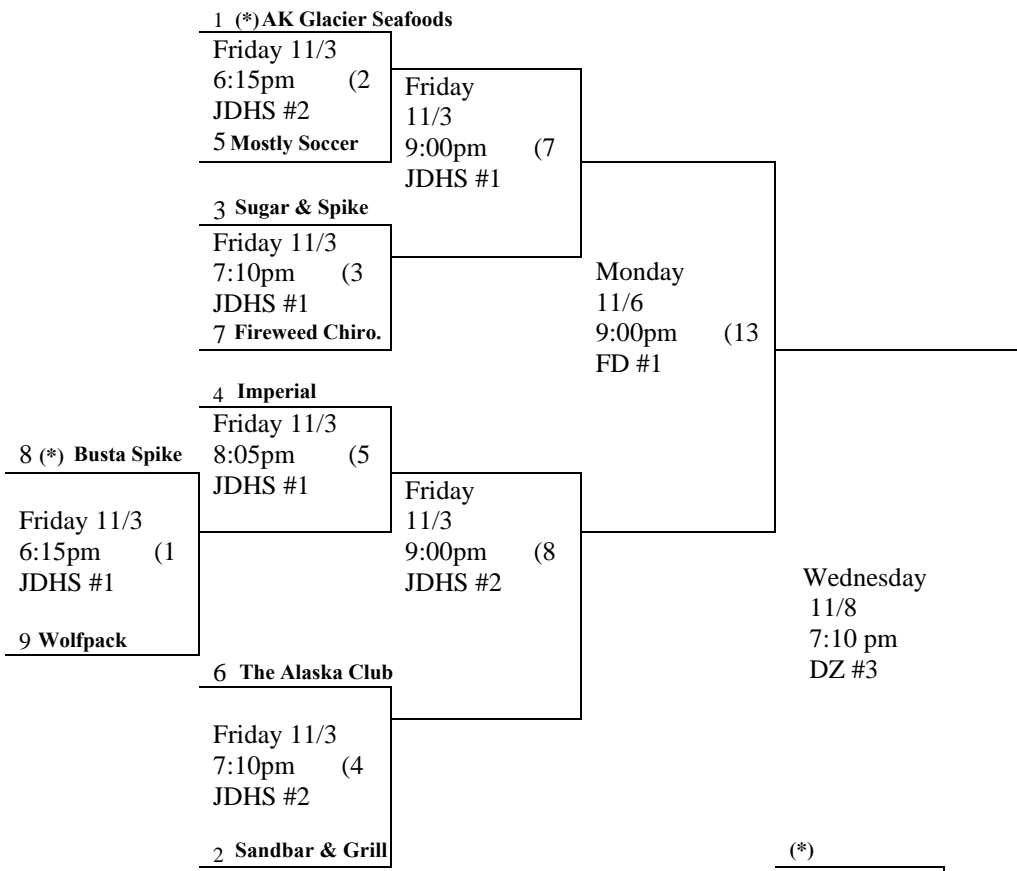

**Winner's Bracket**

**Women's Division 2**  
Standings through 7<sup>th</sup> week.

1. Alaska Glacier Seafood	13-1
2. Sandbar & Grill	10-4
3. Sugar & Spike	9-5
4. Imperial	8-6
5. Mostly Soccer Players	5-9
6. The Alaska Club	5-9
7. Fireweed Chiropractic & Massage	5-9
8. Busta Spike	4-10
9. Wolfpack	4-10

(\*) Indicates Net Set-up

**Loser's Bracket**

**Juneau Parks and Recreation  
2023 Post Season Volleyball Tournament  
Official/Second Official Schedule  
Women's Division 2**

<b>Game #1</b>	<b>Seed 7</b> - Fireweed Chiropractic & Massage
<b>Game #2</b>	<b>Seed 6</b> - The Alaska Club
<b>Game #3</b>	<b>Seed 8</b> - Busta Spike
<b>Game #4</b>	<b>Seed 1</b> - Alaska Glacier Seafoods
<b>Game #5</b>	<b>Winner of Game #3</b>
<b>Game #6</b>	<b>Winner of Game #4</b>
<b>Game #7</b>	<b>Loser of Game #5</b>
<b>Game #8</b>	<b>Winner of Game #6</b>
<b>Game #9</b>	<b>Loser of Game #7</b>
<b>Game #10</b>	<b>Loser of Game #8</b>
<b>Game #11</b>	<b>Loser of Game #10</b>
<b>Game #12</b>	<b>Loser of Game #9</b>
<b>Game #13</b>	<b>Loser of Game #12</b>
<b>Game #14</b>	<b>Loser of Game #11</b>
<b>Game #15</b>	<b>Winner of Game #13</b>
<b>Game #16</b>	<b>Loser of Game #15</b>
<b>Game #17 (if game)</b>	<b>Loser of Game #15</b>