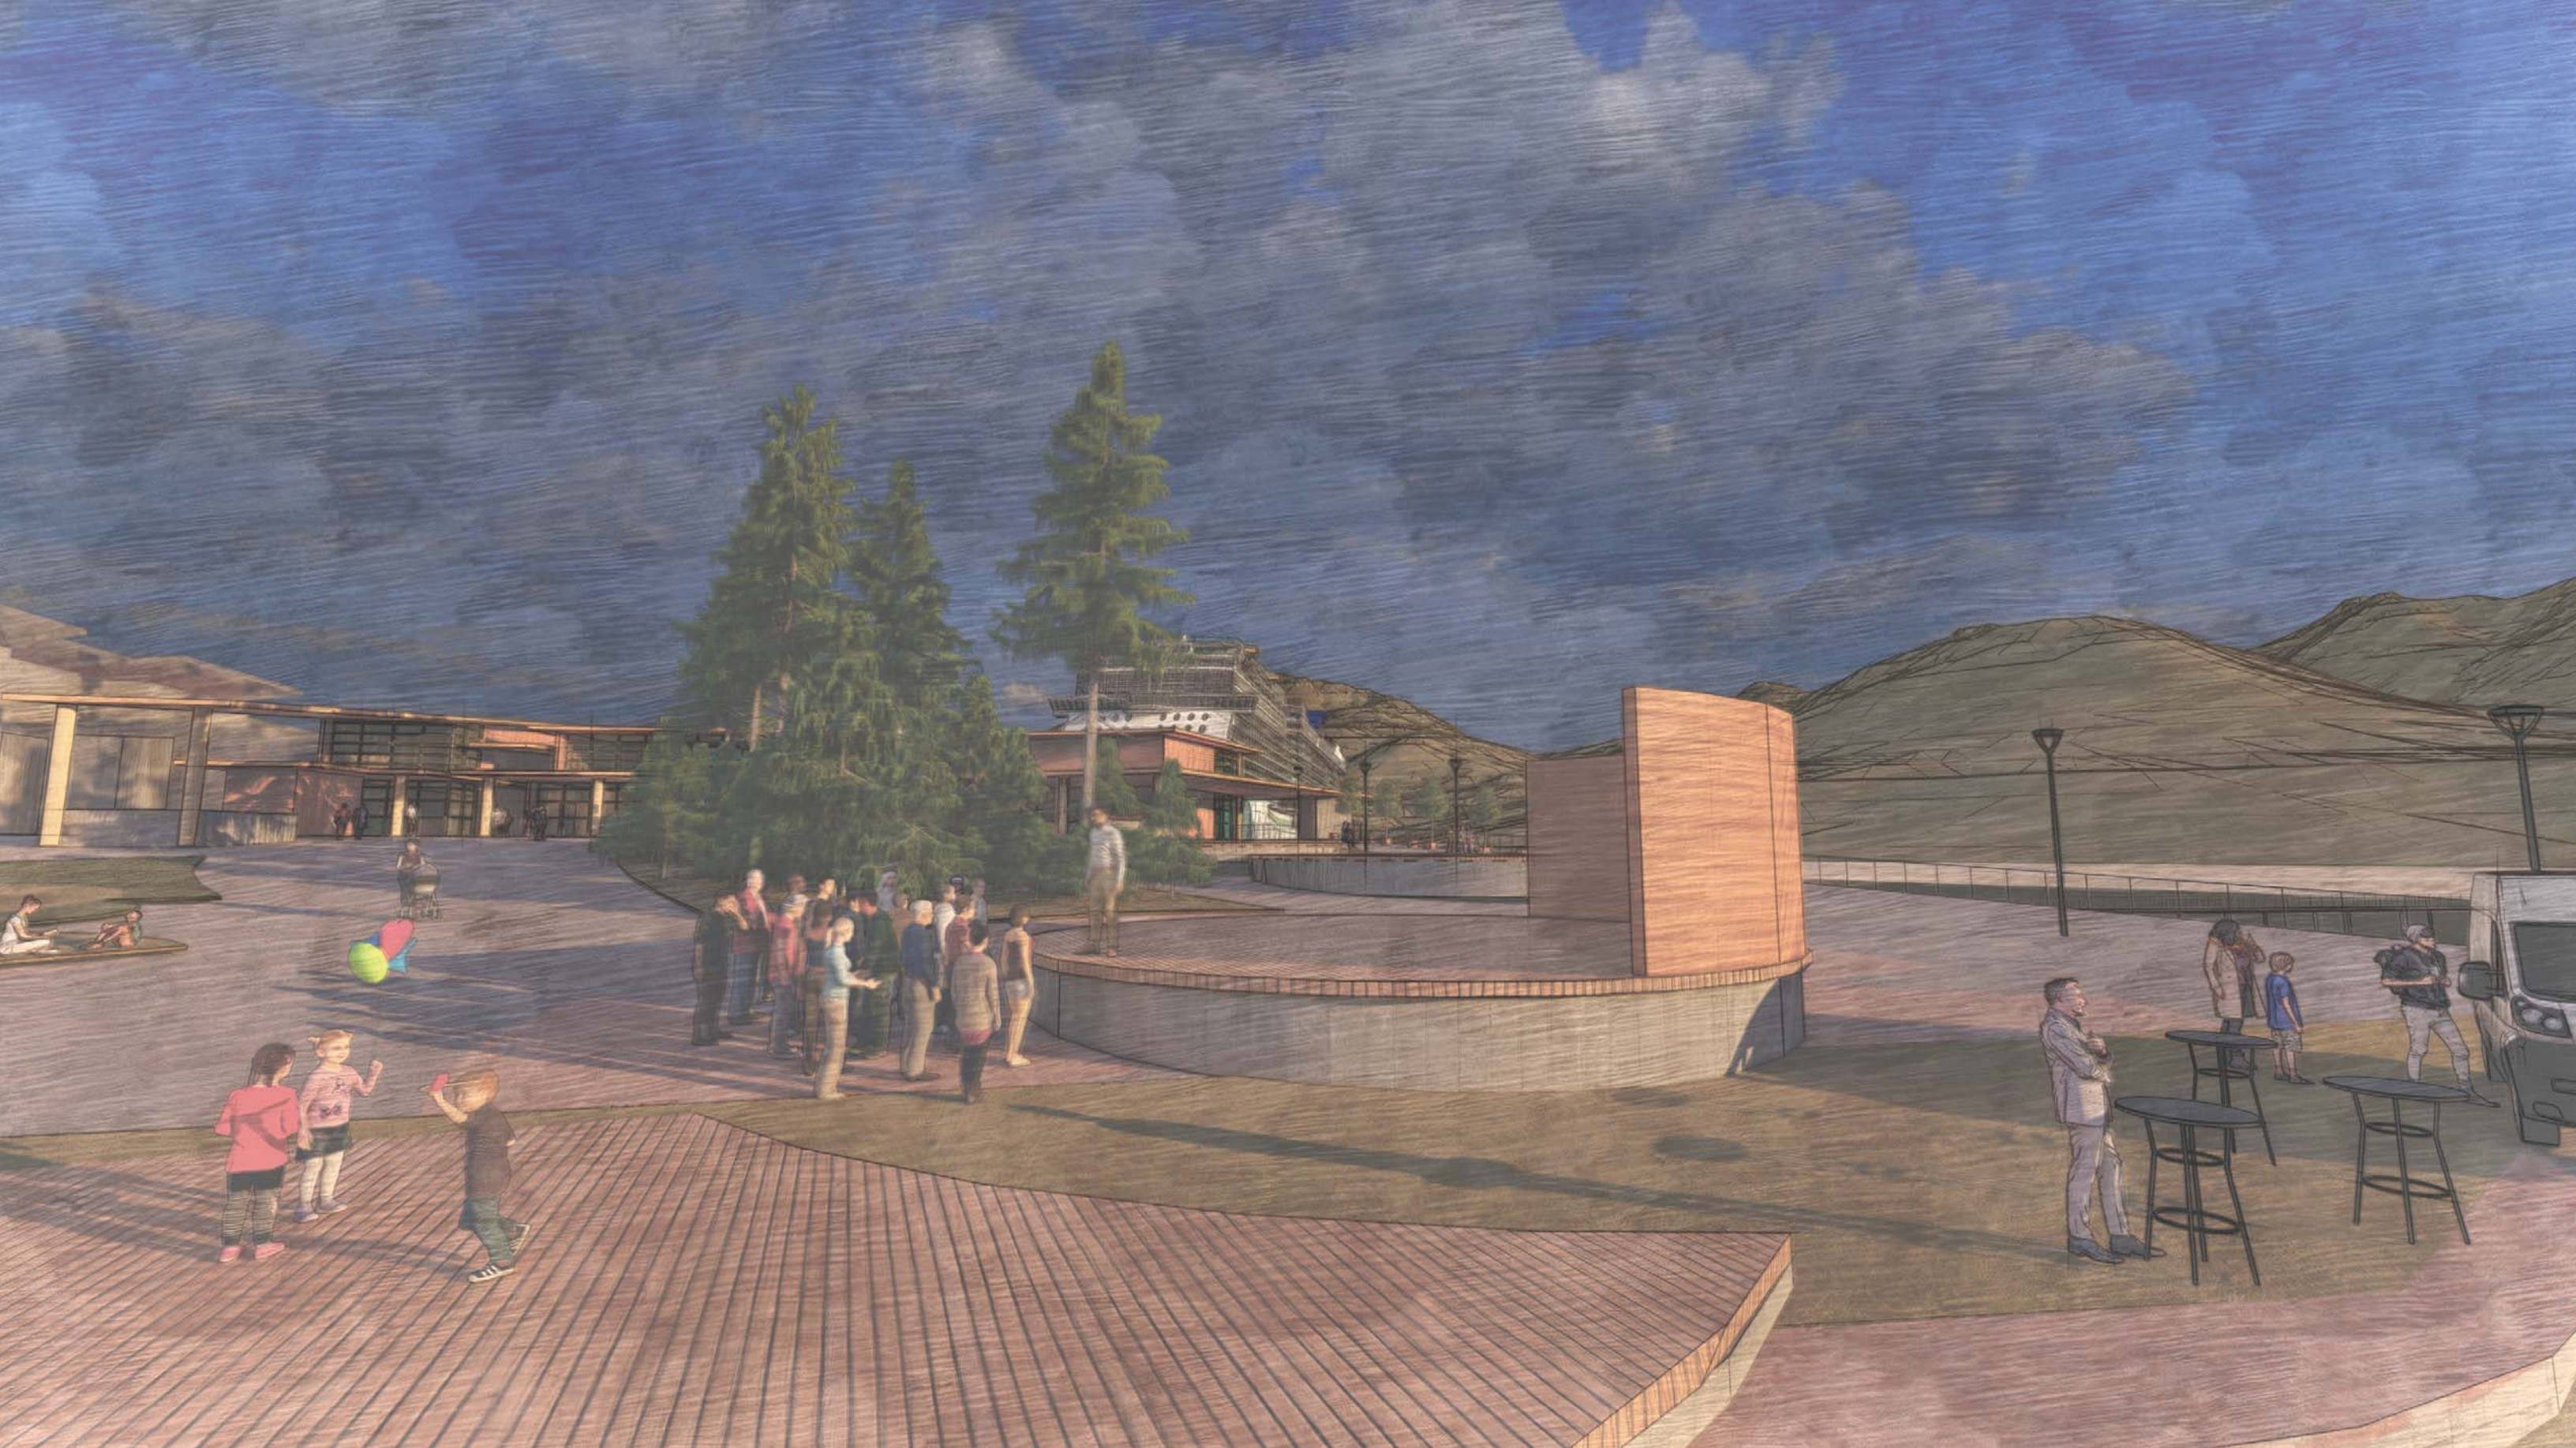

Aak'w Landing
Huna Totem Corporation

Jensen Yorba Wall, Inc. Conditional Use Concept January 6, 2023

Lower Park