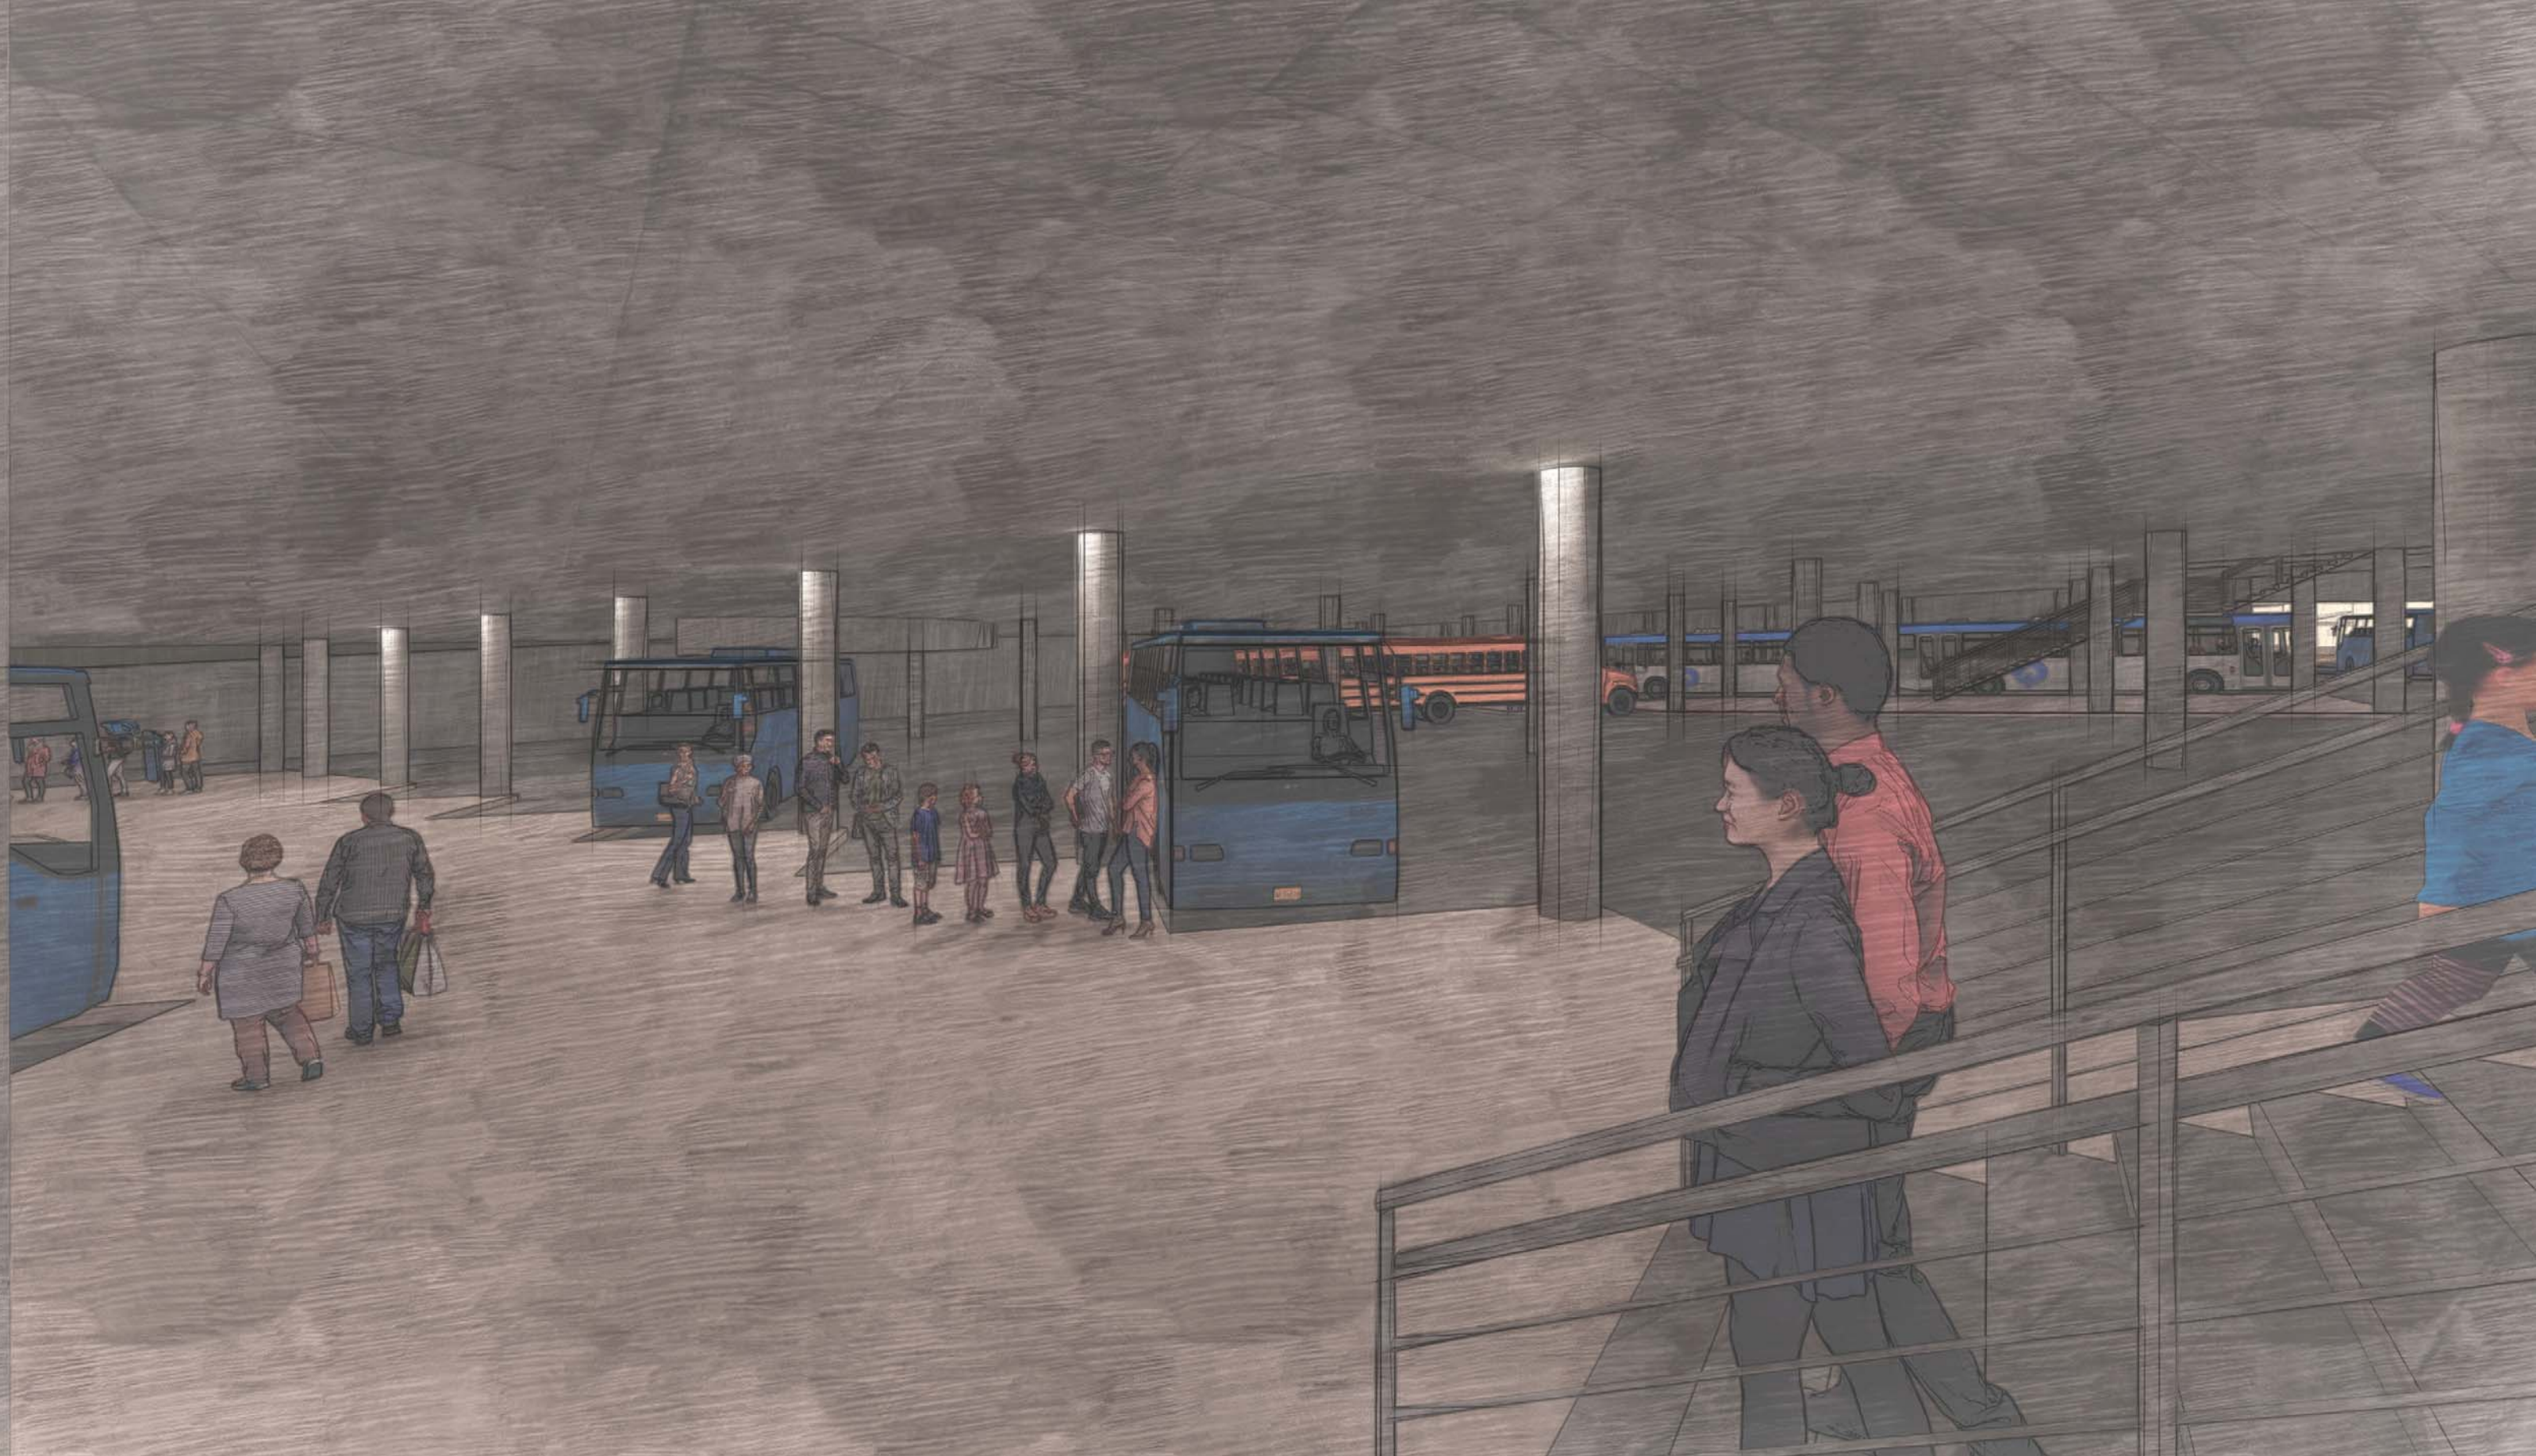

Seawalk Deck
Seawalk-Level Retail / Dining
Skybridge above

Aak'w Landing
Huna Totem Corporation

Jensen Yorba Wall, Inc. Conditional Use Concept January 6, 2023

Top of Park

Welcome Center to left
Stairs / Escalators to Tour Arrival/Departure ahead