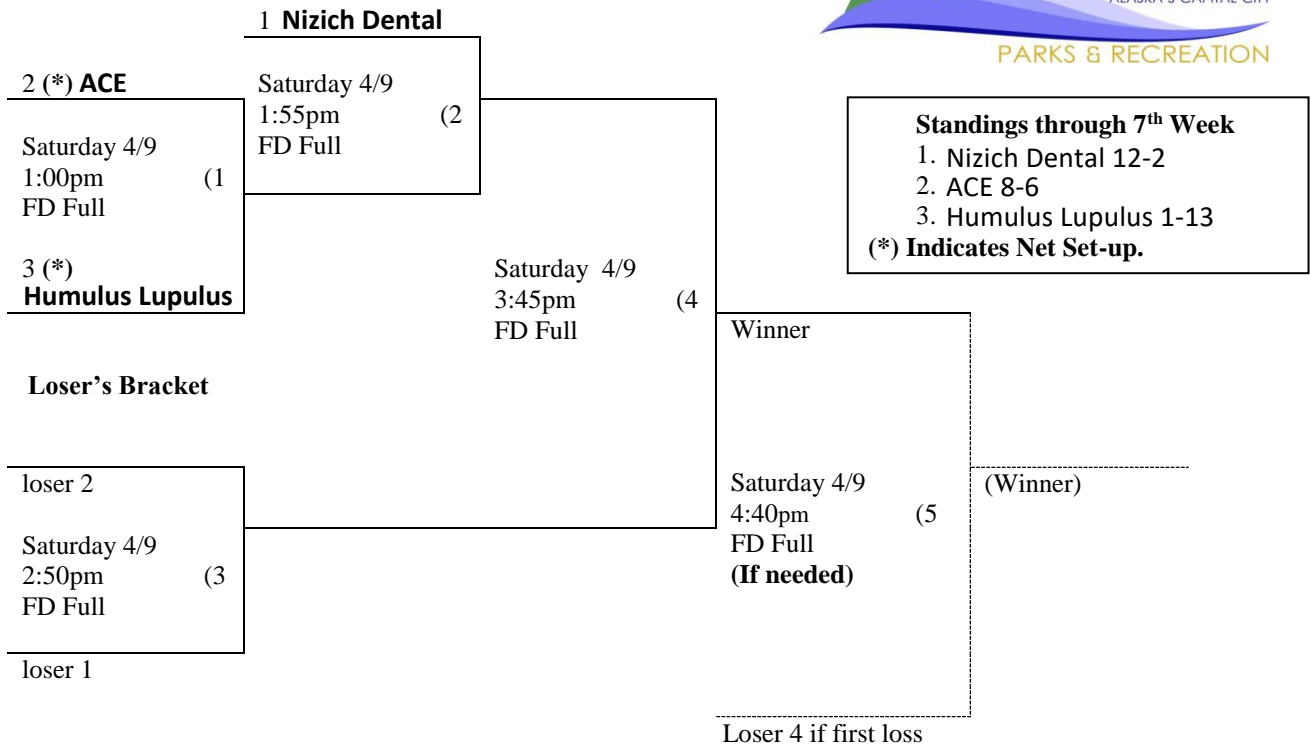

**Division 1**  
**2022 Post Season Coed Volleyball Tournament**

**Winner's Bracket**

**Standings through 7<sup>th</sup> Week**  
 1. Nizich Dental 12-2  
 2. ACE 8-6  
 3. Humulus Lupulus 1-13  
 (\*) Indicates Net Set-up.

**Juneau Parks and Recreation**  
**2022 Post Season Coed Volleyball Tournament**  
**Official/Second Official Schedule**  
**Division 1**

<b>Game #1</b>	<b>Seed #1</b> Nizich Dental
<b>Game #2</b>	<b>Loser Game #1</b>
<b>Game #3</b>	<b>Winner of Game #2</b>
<b>Game #4</b>	<b>Loser of Game #3</b>
<b>Game #5 (if game)</b>	<b>Loser of Game #3</b>