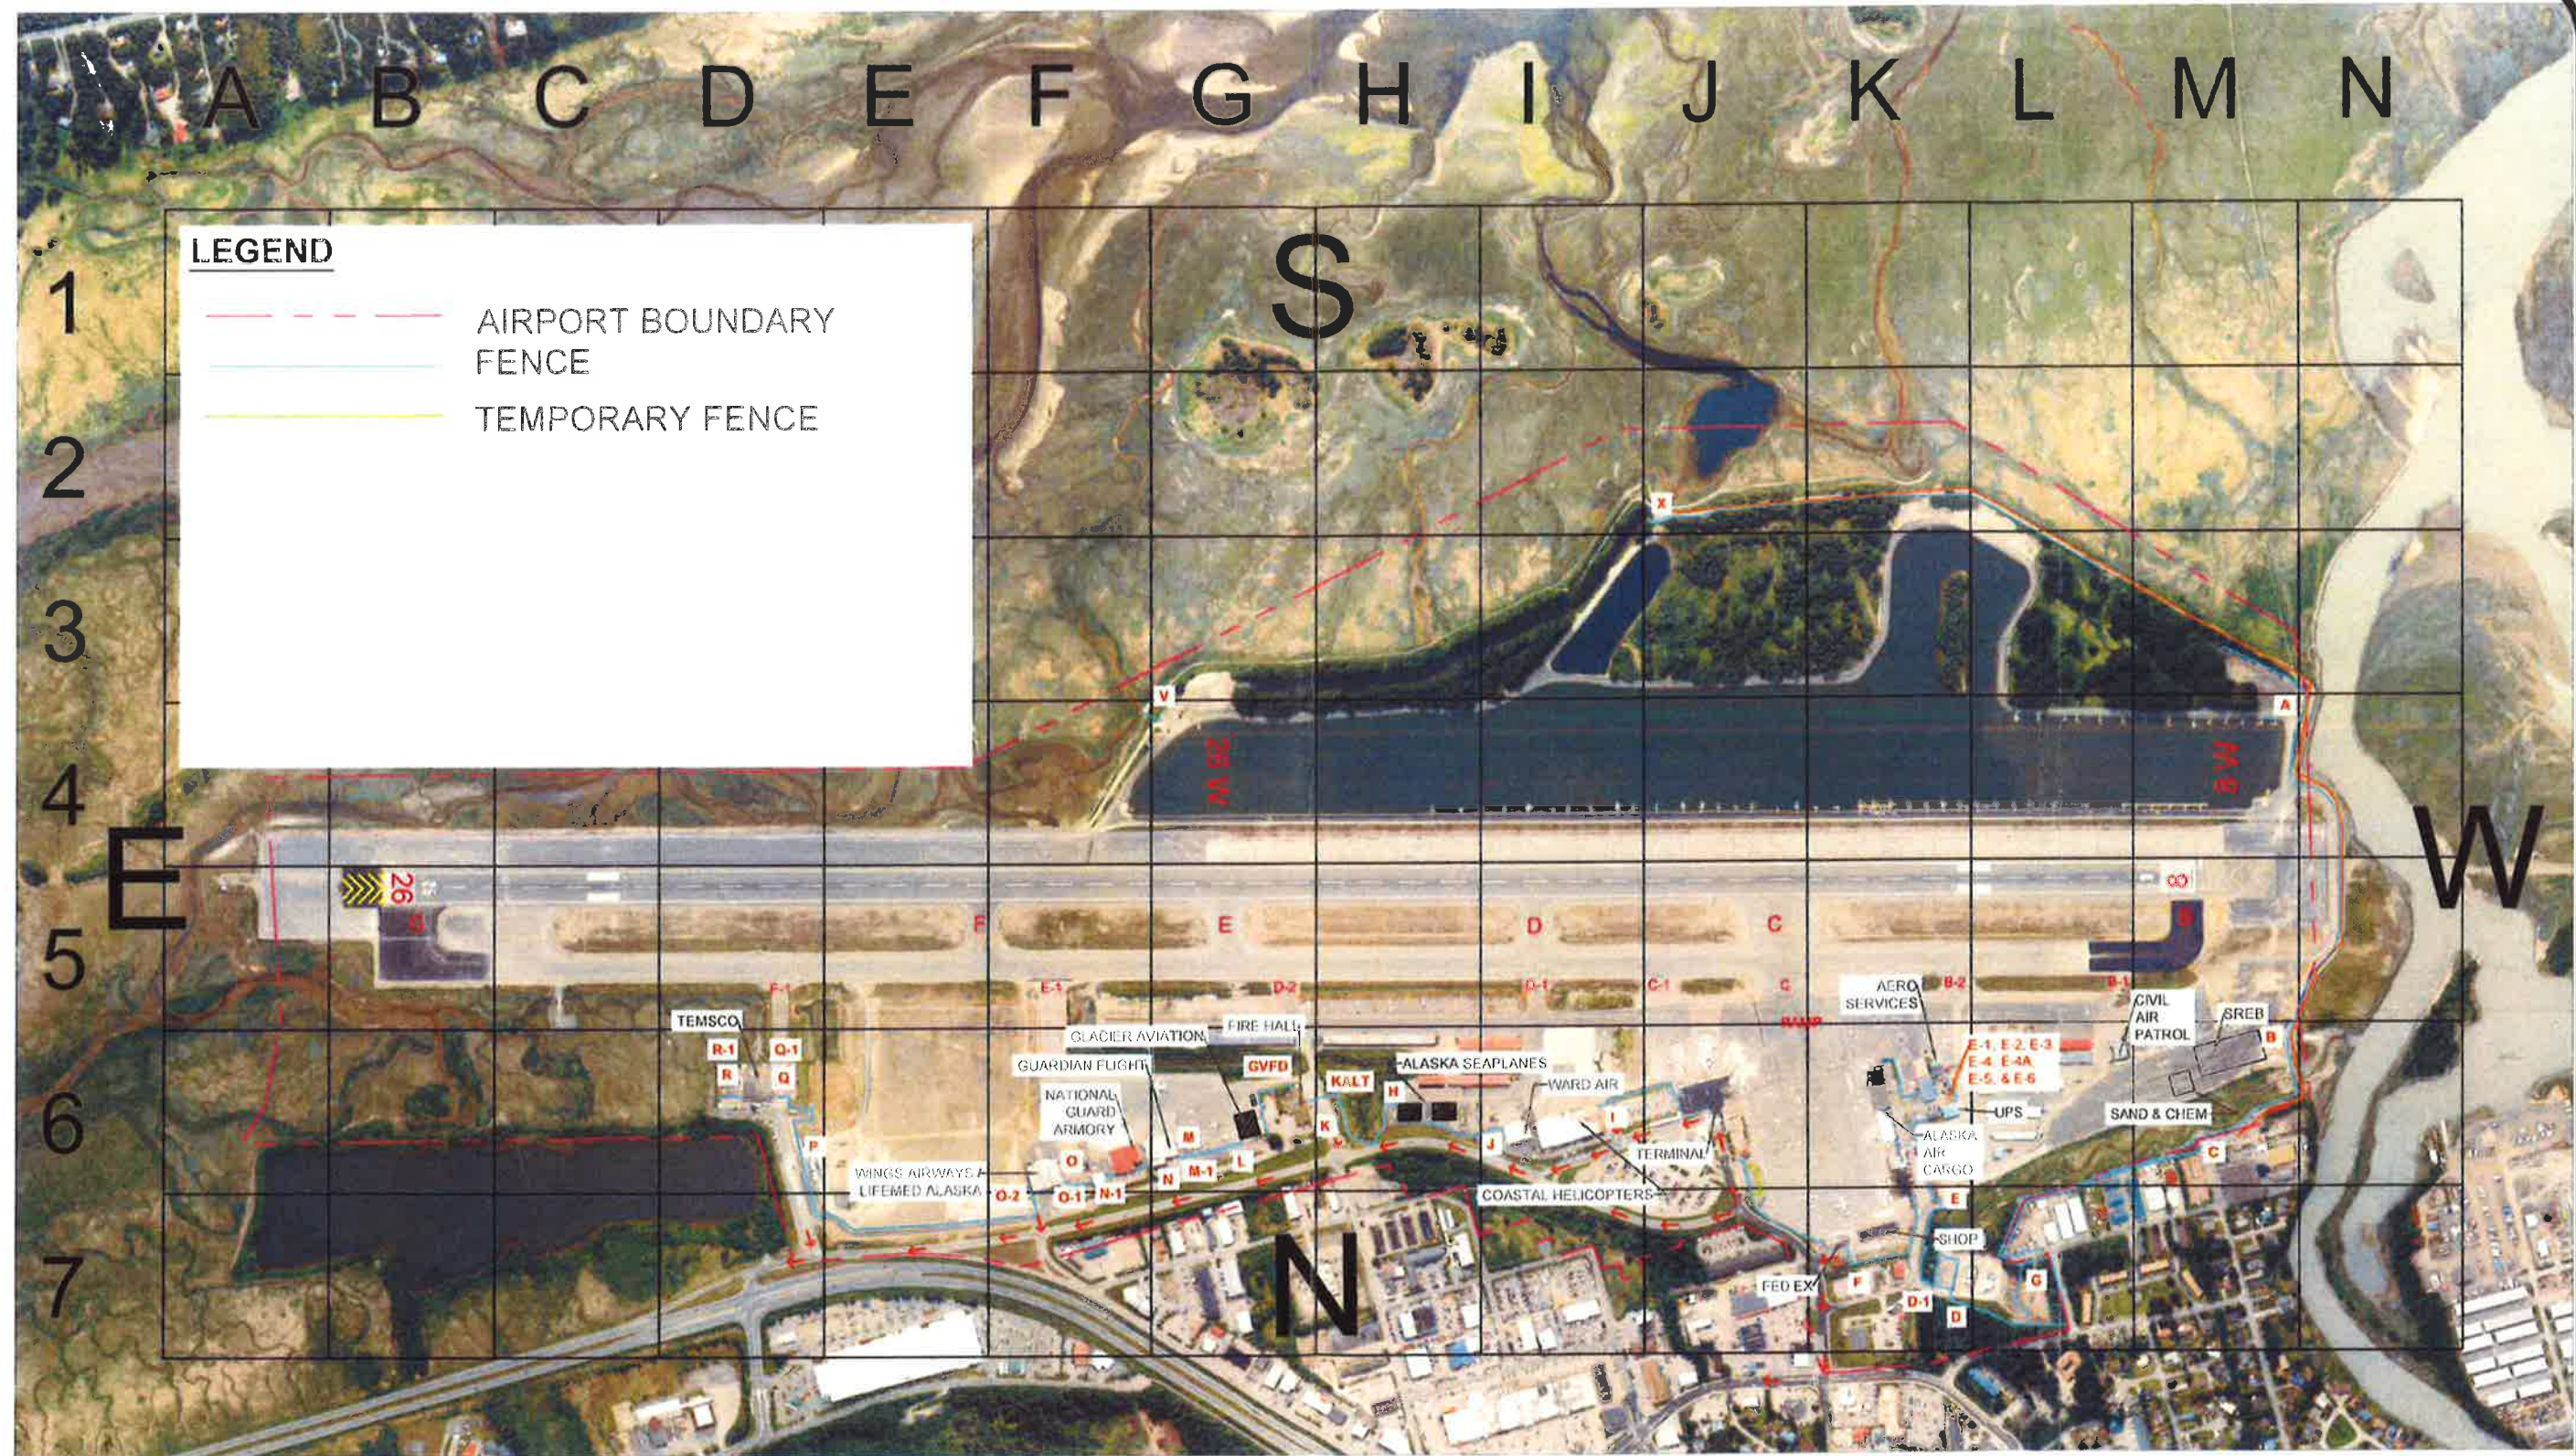

APPENDIX D

Juneau International Airport Grid Map

Revision Date:

FAA Approved:

FAA AIRPORTS APPROVAL
DGW AAL 005 DATE 7-14-14

Revisions		
Date	Description	In Its

Approval: **FAA AIRPORT APPROVAL**
 Date: **10-11-19**

APPENDIX D
JUNEAU INTERNATIONAL AIRPORT
GRID MAP
 DATE: July 1, 2019 DRAWN BY: JNU AIRPORT SCALE: None

WILDLIFE HAZARD
MANAGEMENT GRIDMAP