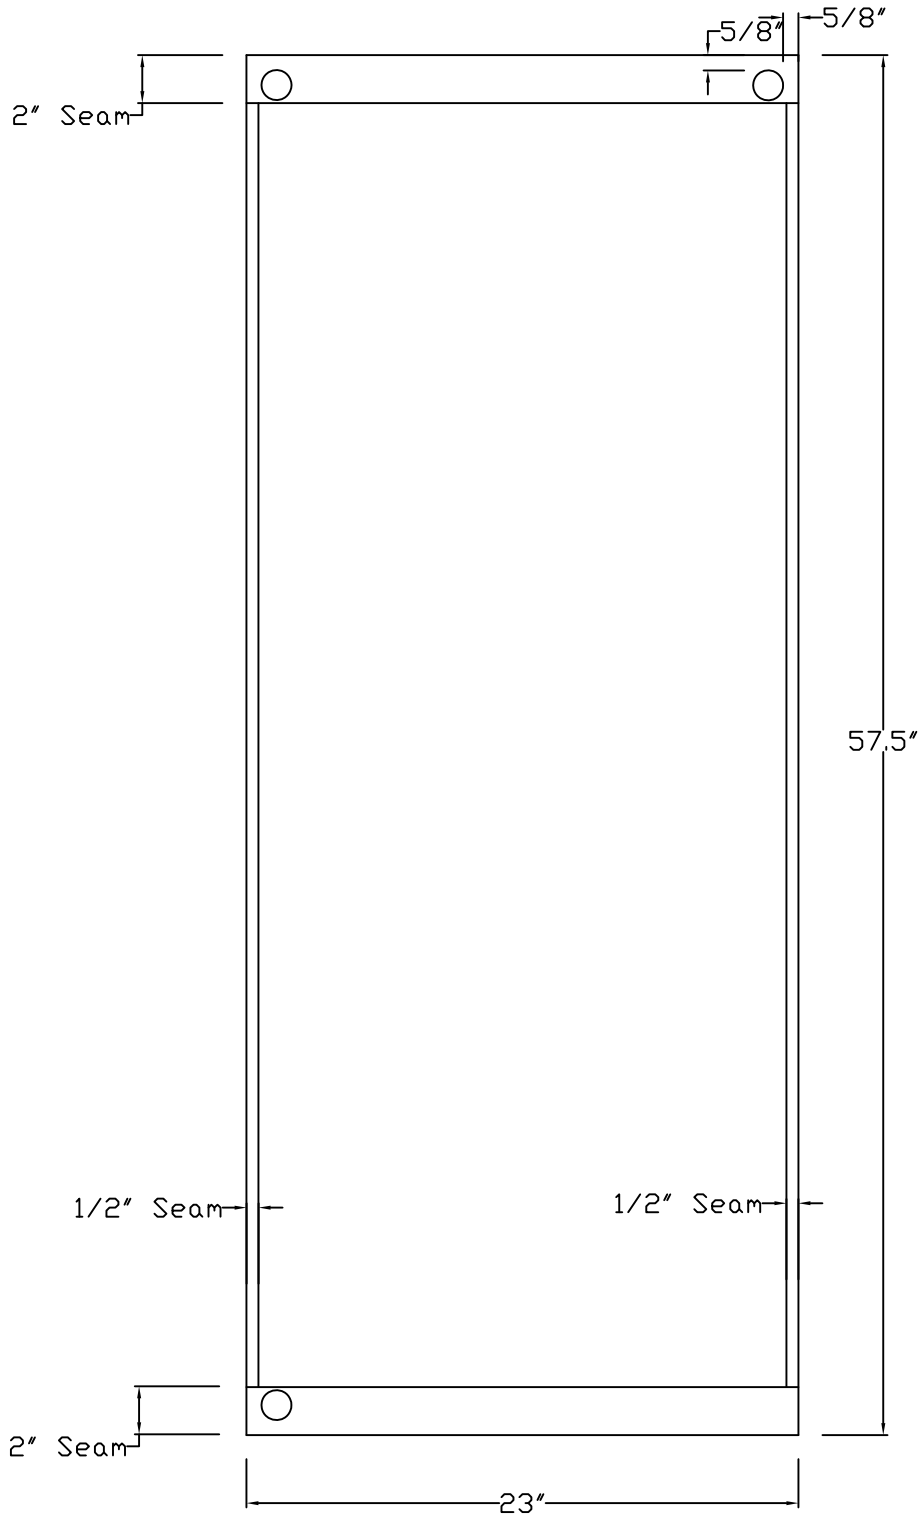

ATTACHMENT 1

Banner and Grommet Spacing
City and Borough of Juneau Seawalk Banners

Typical grommet spacing,
#3 brass spur grommets,
total 3 per banner, 2 at top
and 1 at bottom