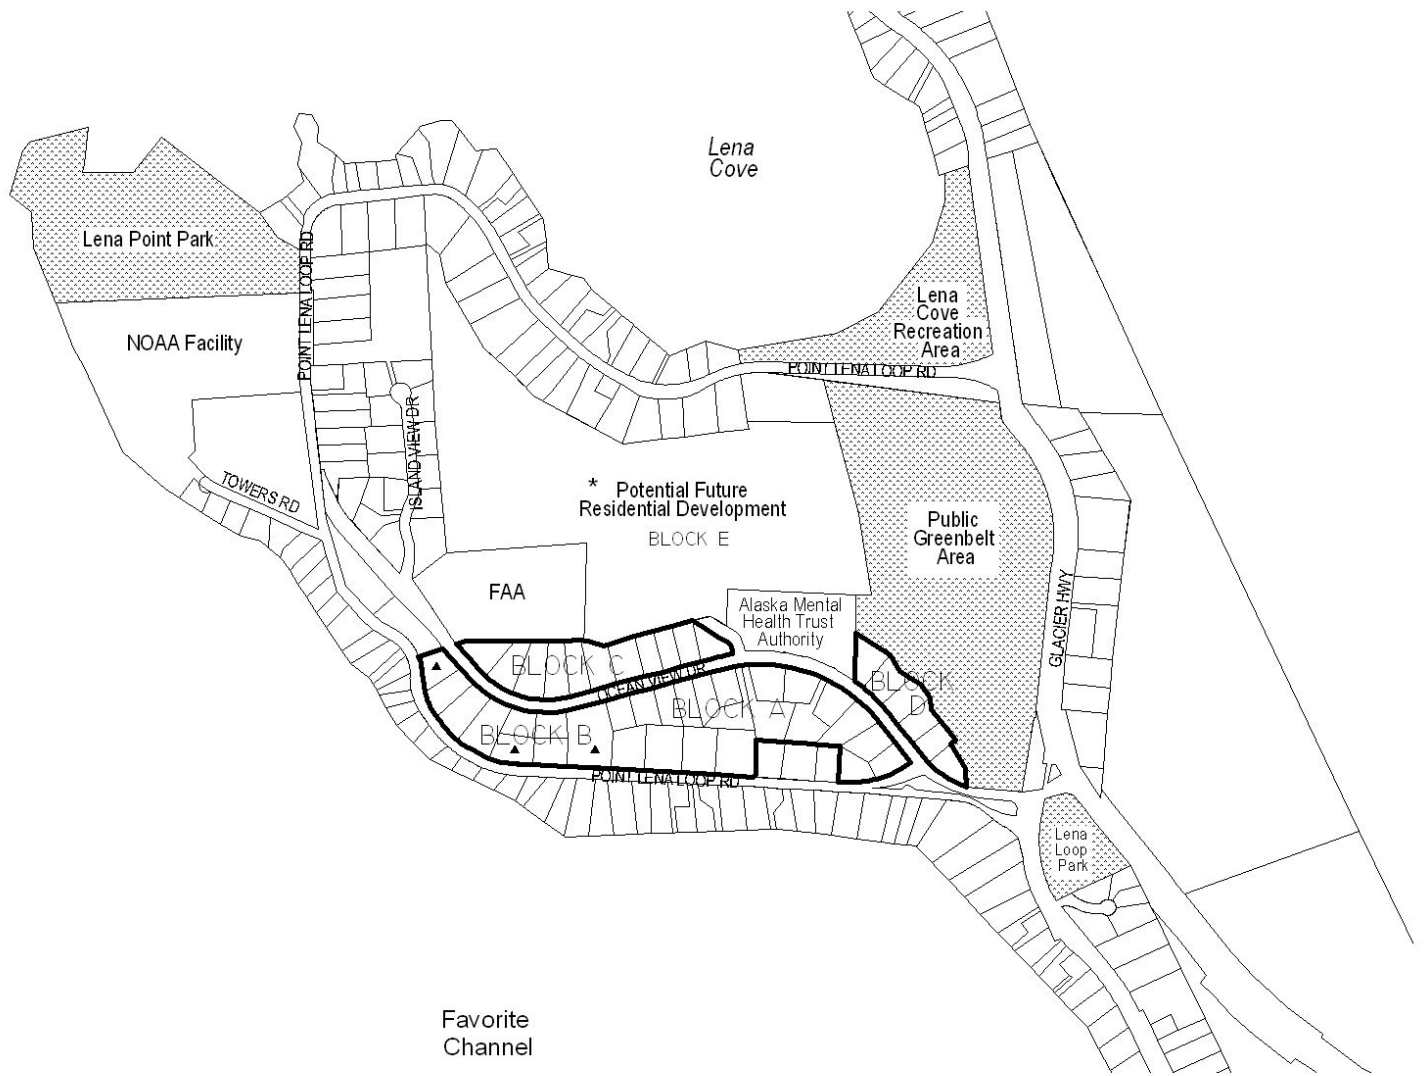

Lena Point Area

* The sale of this CBJ land would not occur prior to 9/1/2016.

▲ Lot retained for future CBJ uses.

600 0 600 1200 Feet