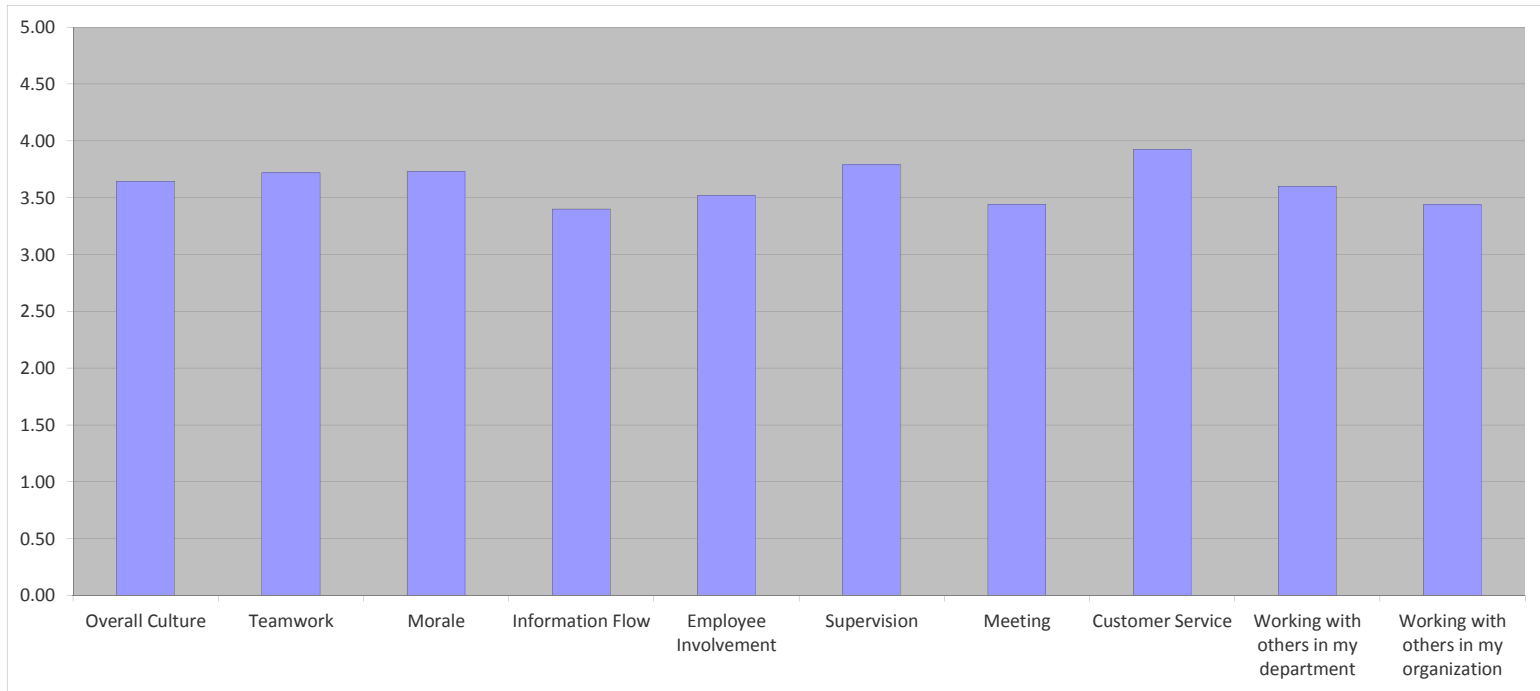

2016 CBJ Overall

Overall Culture Score: 3.65

88% Return Rate

CBJ City as a Whole

	2012	2013	2014	2015	2016
Overall Culture	3.44	3.49	3.65	3.57	3.65
Teamwork	3.54	3.60	3.71	3.68	3.72
Morale	3.55	3.57	3.65	3.62	3.73
Information Flow	3.13	3.24	3.38	3.34	3.40
Employee Involvement	3.08	3.11	3.52	3.43	3.52
Supervision	3.66	3.74	3.88	3.74	3.79
Meetings	3.21	3.30	3.45	3.39	3.44
Customer Service	3.89	3.92	3.99	3.90	3.92
Working with other work units in my dept.	3.35	3.56	3.68	3.57	3.60
Working with other work units in my org.	3.10	3.40	3.42	3.37	3.44