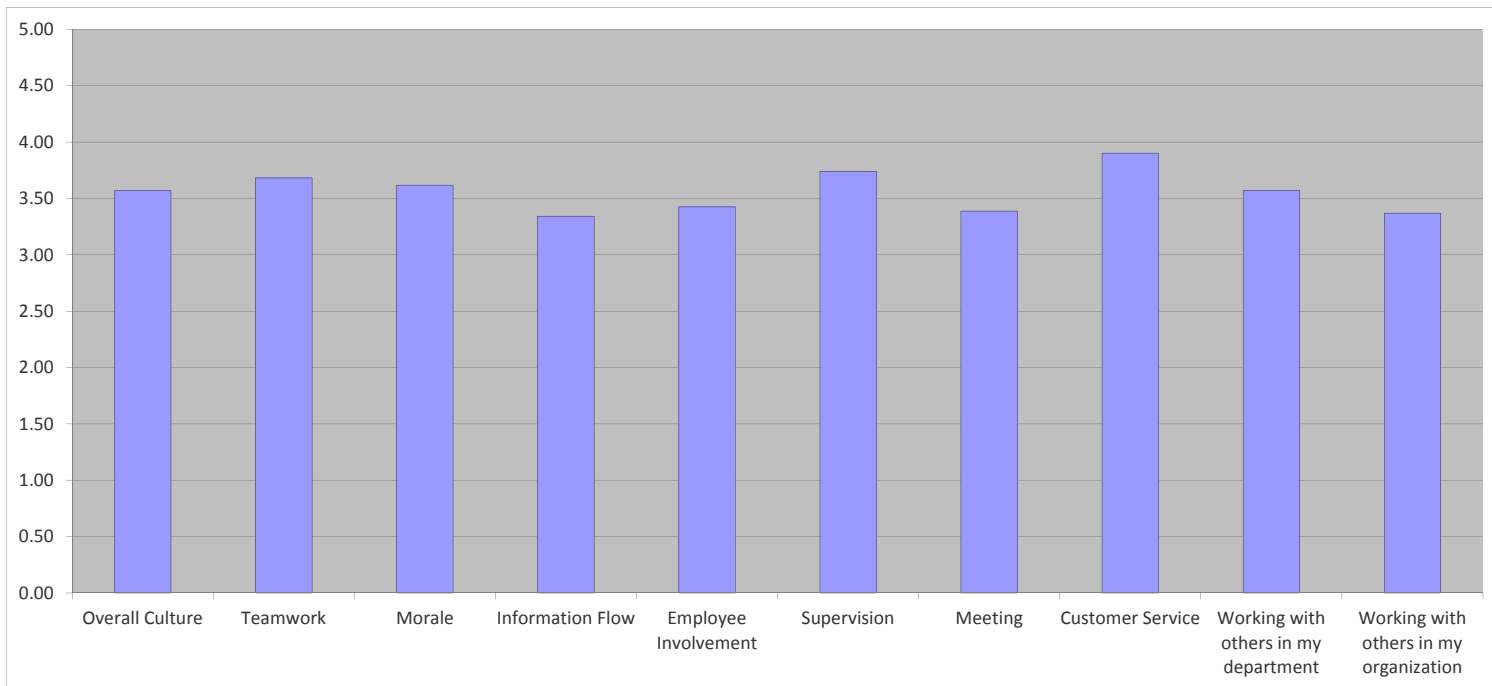

# 2015 CBJ Overall

Overall Culture Score: 3.57

93% Return Rate