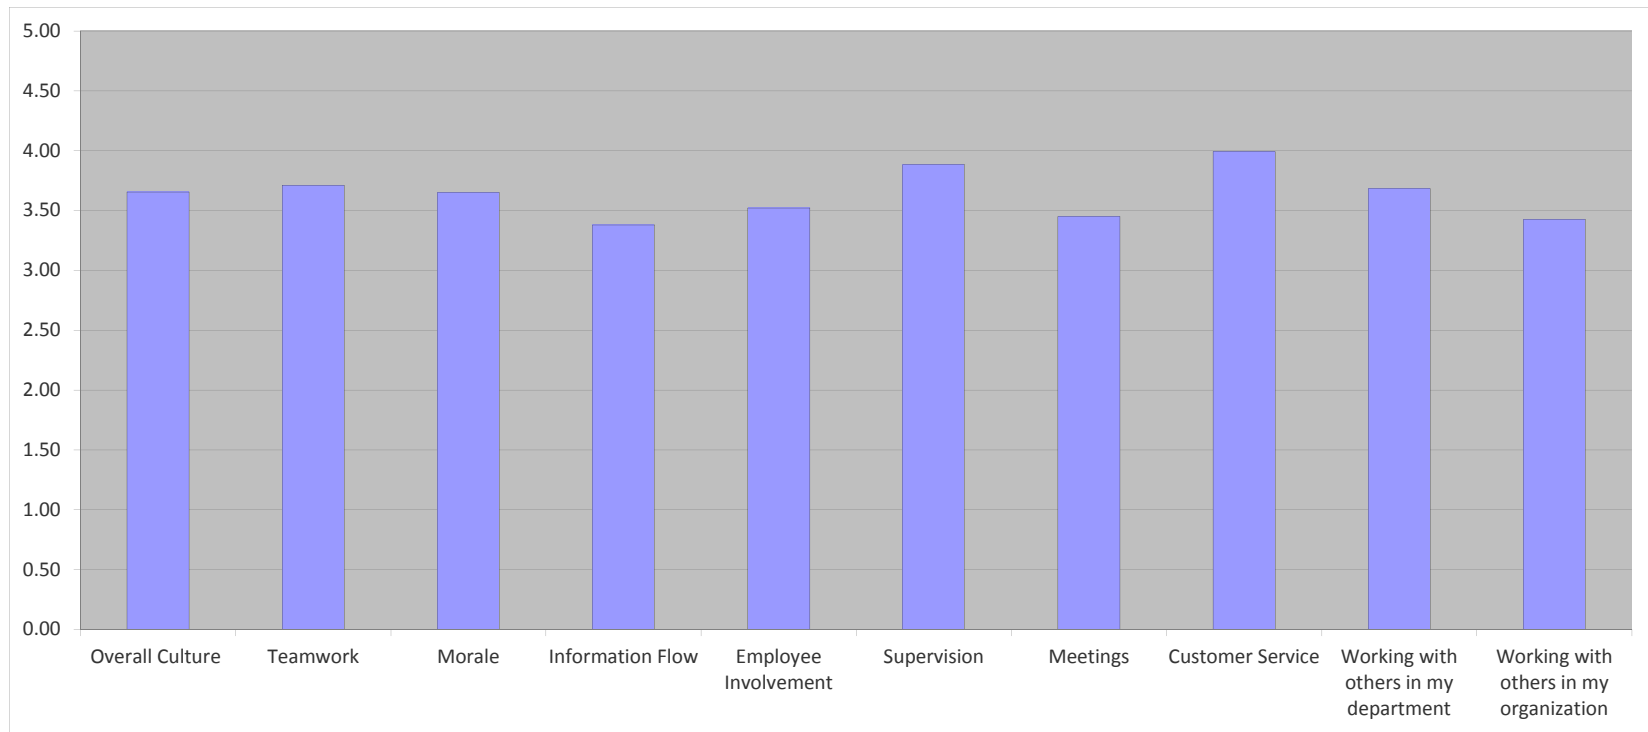

2014 CBJ Overall

Overall Culture Score: 3.65

90% Return Rate

CBJ City as a Whole

	2010	2011	2012	2013	2014
Overall Culture	3.33	3.48	3.44	3.49	3.65
Teamwork	3.51	3.56	3.54	3.60	3.71
Morale	3.41	3.58	3.55	3.57	3.65
Information Flow	3.12	3.24	3.13	3.24	3.38
Employee Involvement	2.97	3.18	3.08	3.11	3.52
Supervision	3.63	3.71	3.66	3.74	3.88
Meetings	3.09	3.29	3.21	3.30	3.45
Customer Service	3.88	3.80	3.89	3.92	3.99
Working with other work units in my dept.	3.23	3.31	3.35	3.56	3.68
Working with other work units in my org.	3.12	3.07	3.10	3.40	3.42