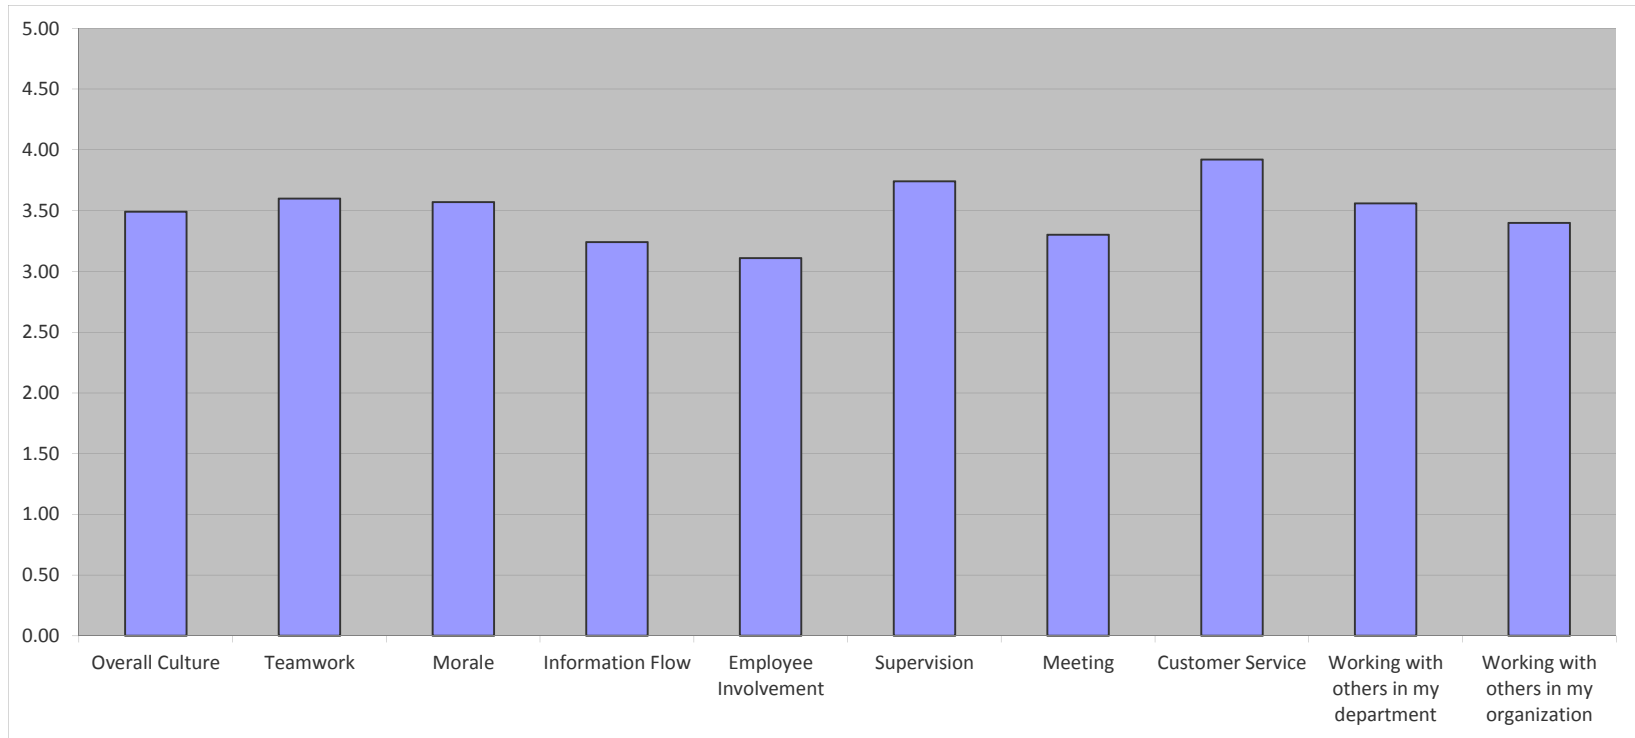

# 2013 CBJ Overall

**Overall Culture Score: 3.49**

**94% return rate**