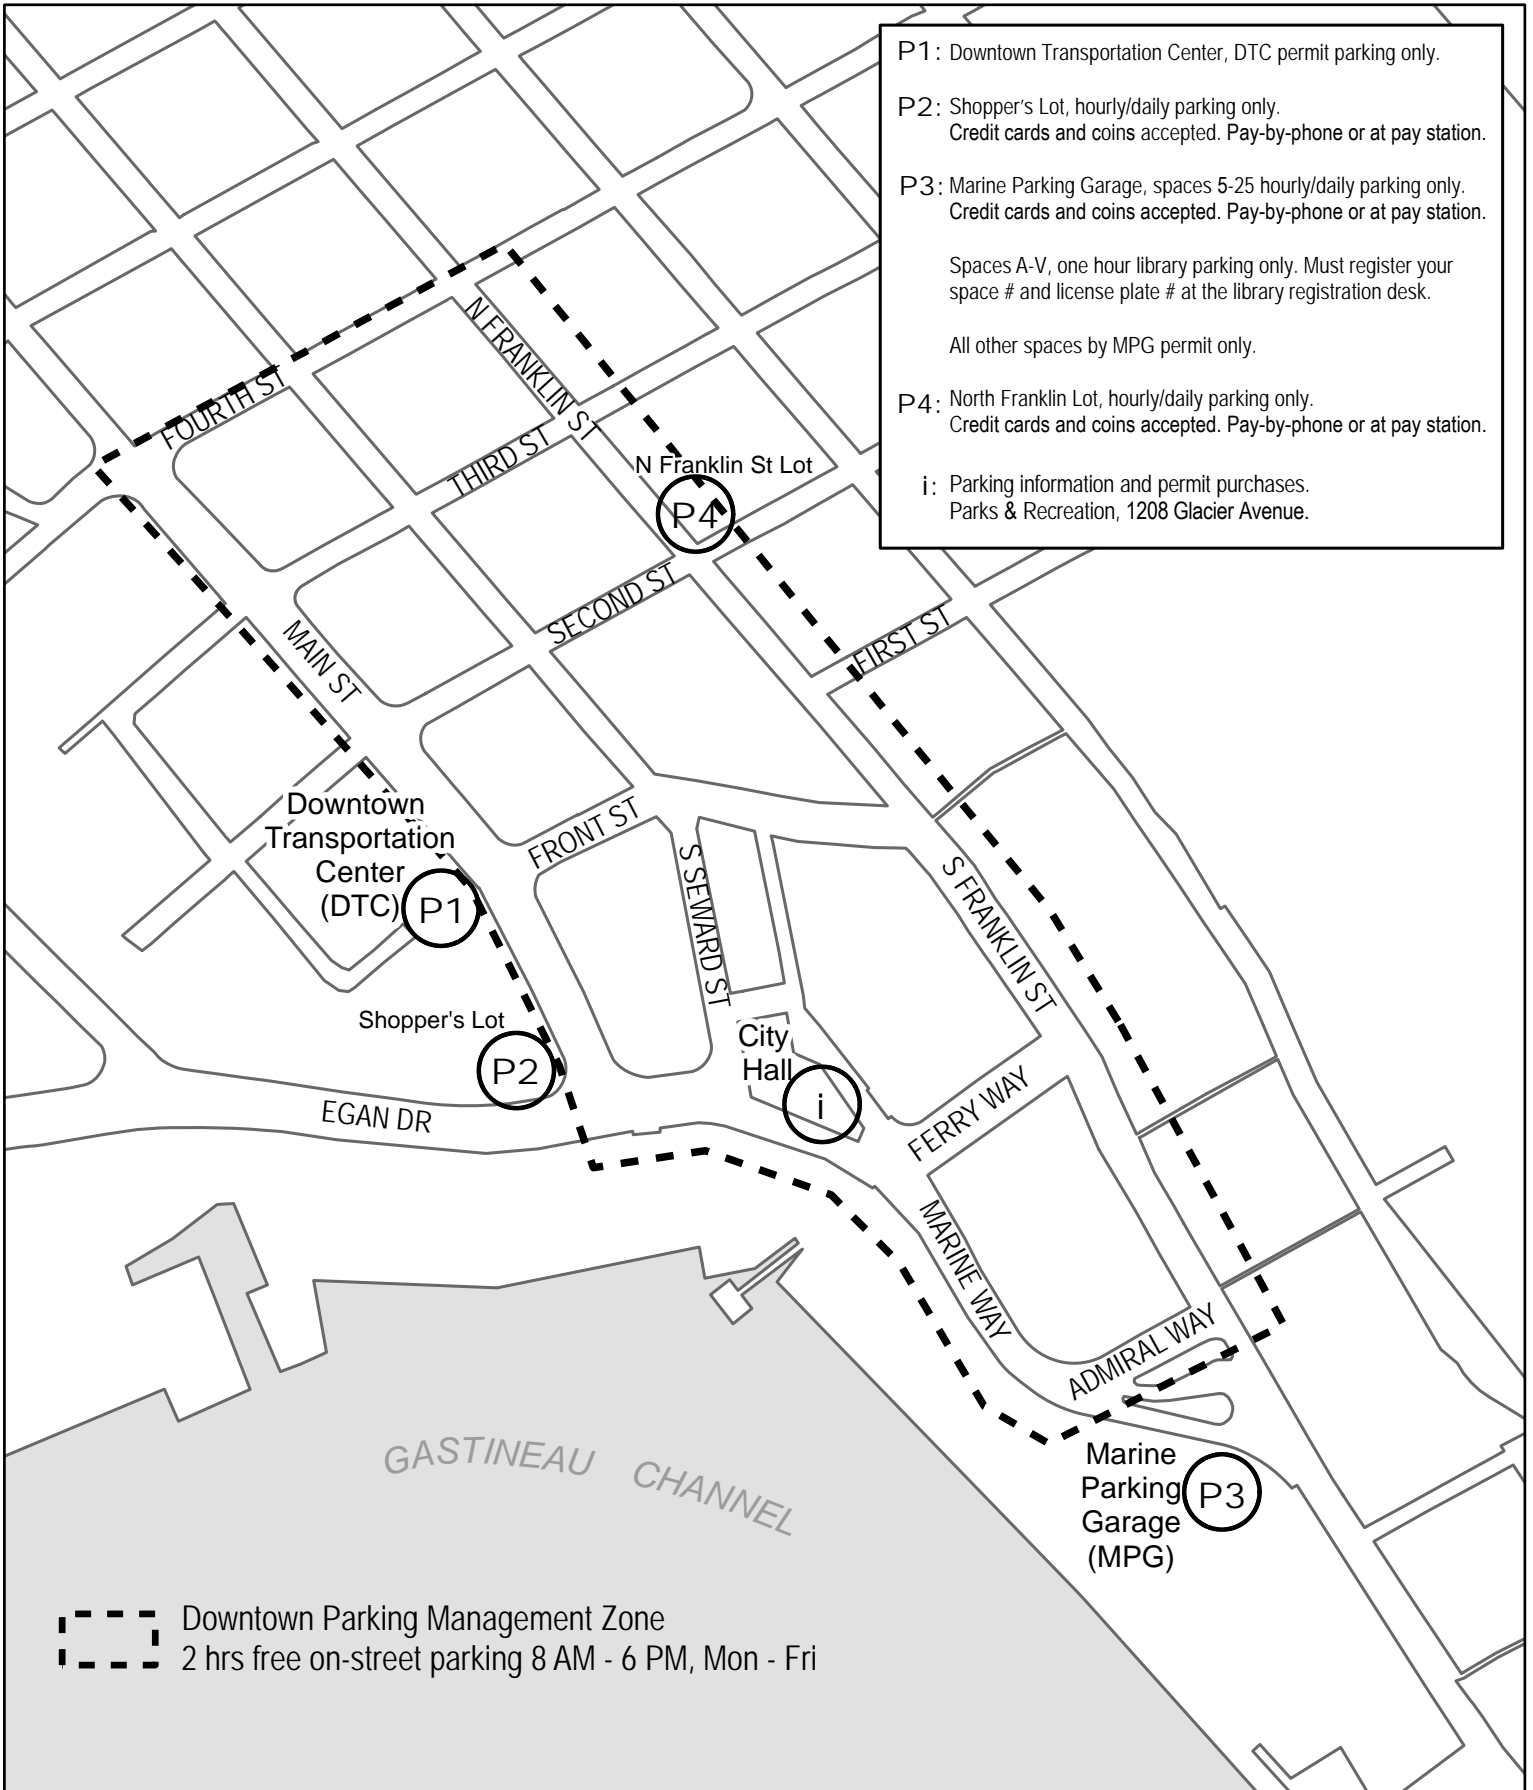

Downtown Parking Map

P1: Downtown Transportation Center, DTC permit parking only.

P2: Shopper's Lot, hourly/daily parking only.
Credit cards and coins accepted. Pay-by-phone or at pay station.

P3: Marine Parking Garage, spaces 5-25 hourly/daily parking only.
Credit cards and coins accepted. Pay-by-phone or at pay station.

Spaces A-V, one hour library parking only. Must register your space # and license plate # at the library registration desk.

All other spaces by MPG permit only.

P4: North Franklin Lot, hourly/daily parking only.
Credit cards and coins accepted. Pay-by-phone or at pay station.