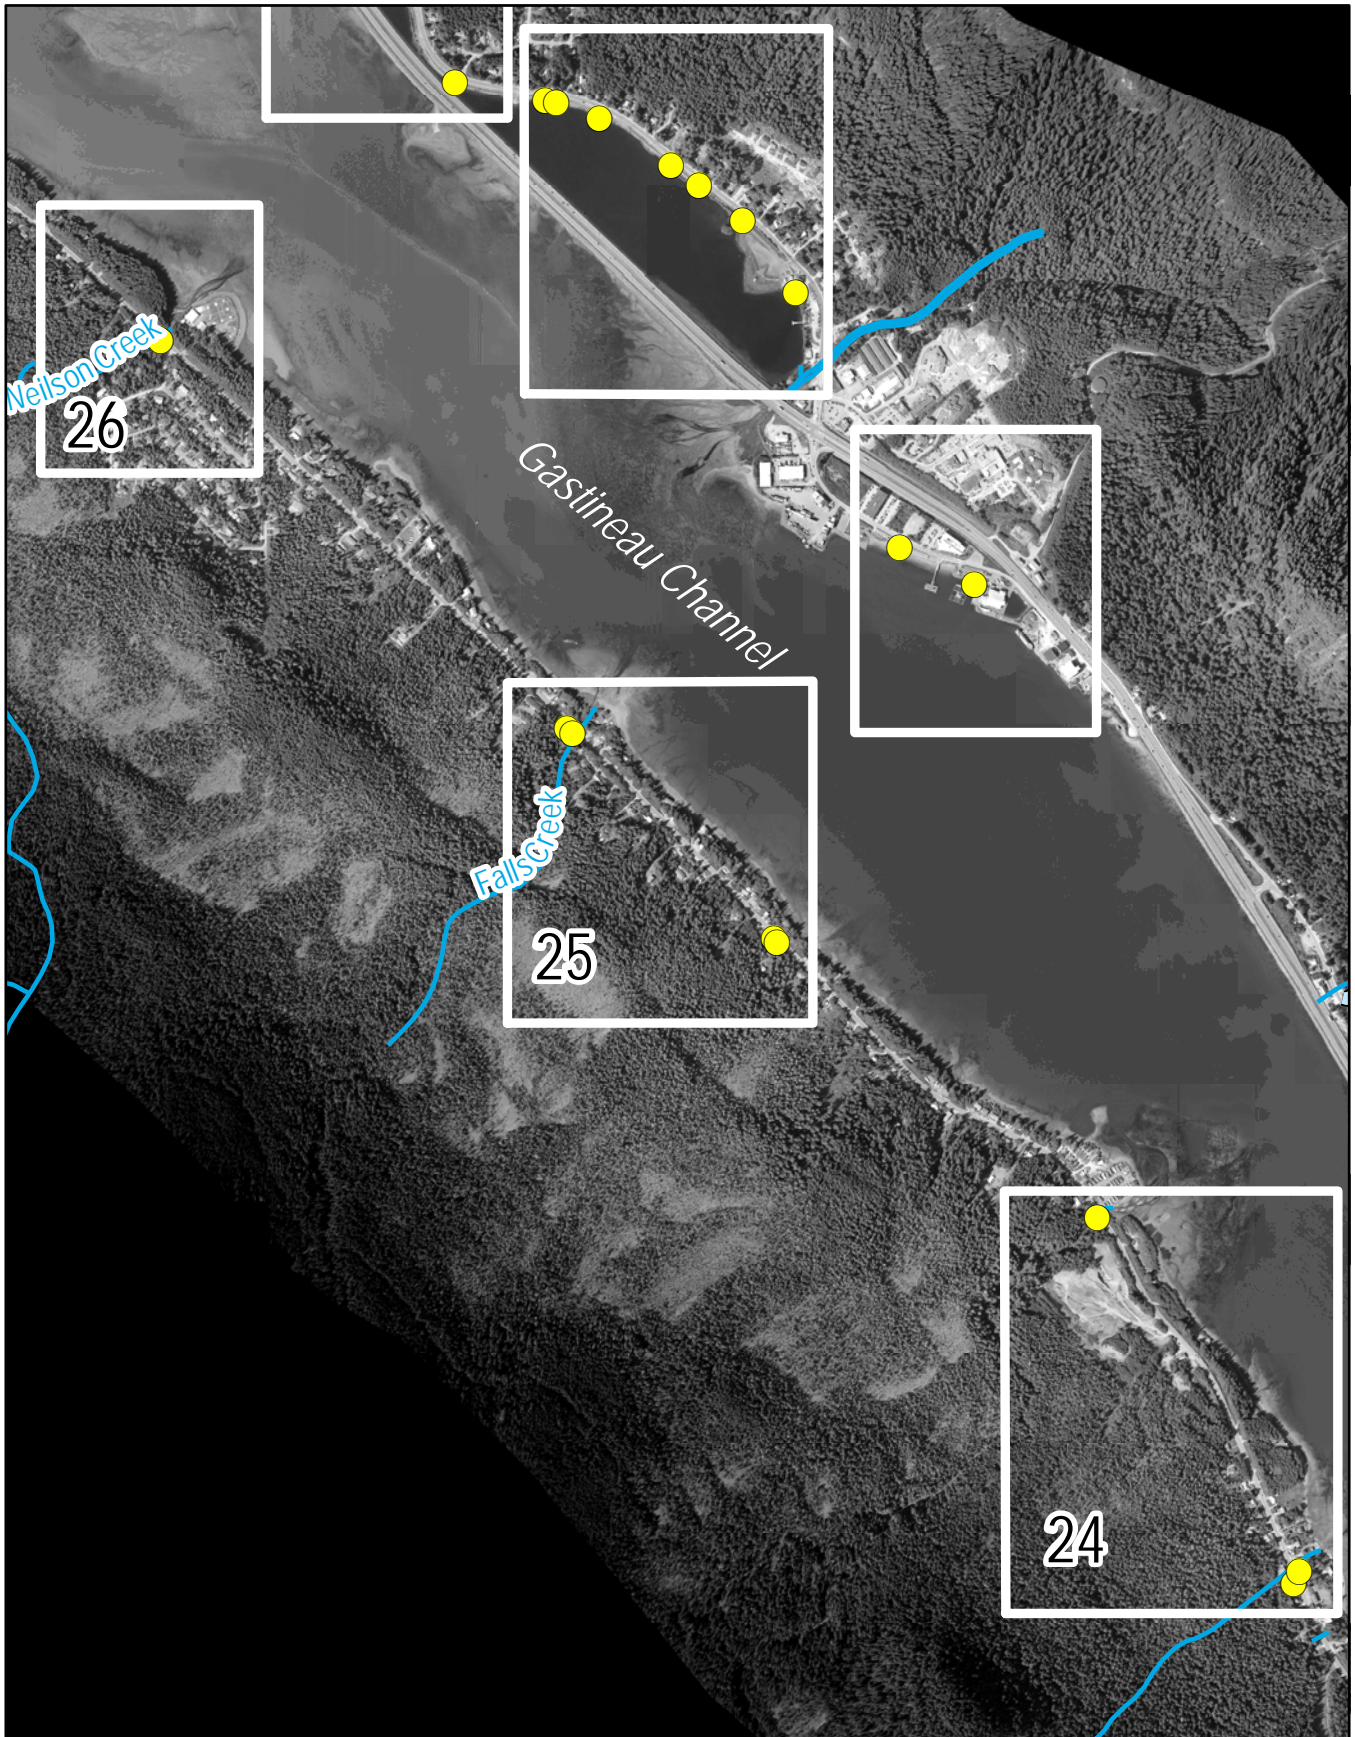

# Map 24 - Eagle & Grant Creeks / Gastineau Channel

# Map 25 - Falls Creek / Gastineau Channel

# Map 26 - Neilson Creek / Gastineau Channel

 Storm Structure	 Storm Drain
 Outfall Location	 Stream

# Map 27 - Fish Creek / Gastineau Channel