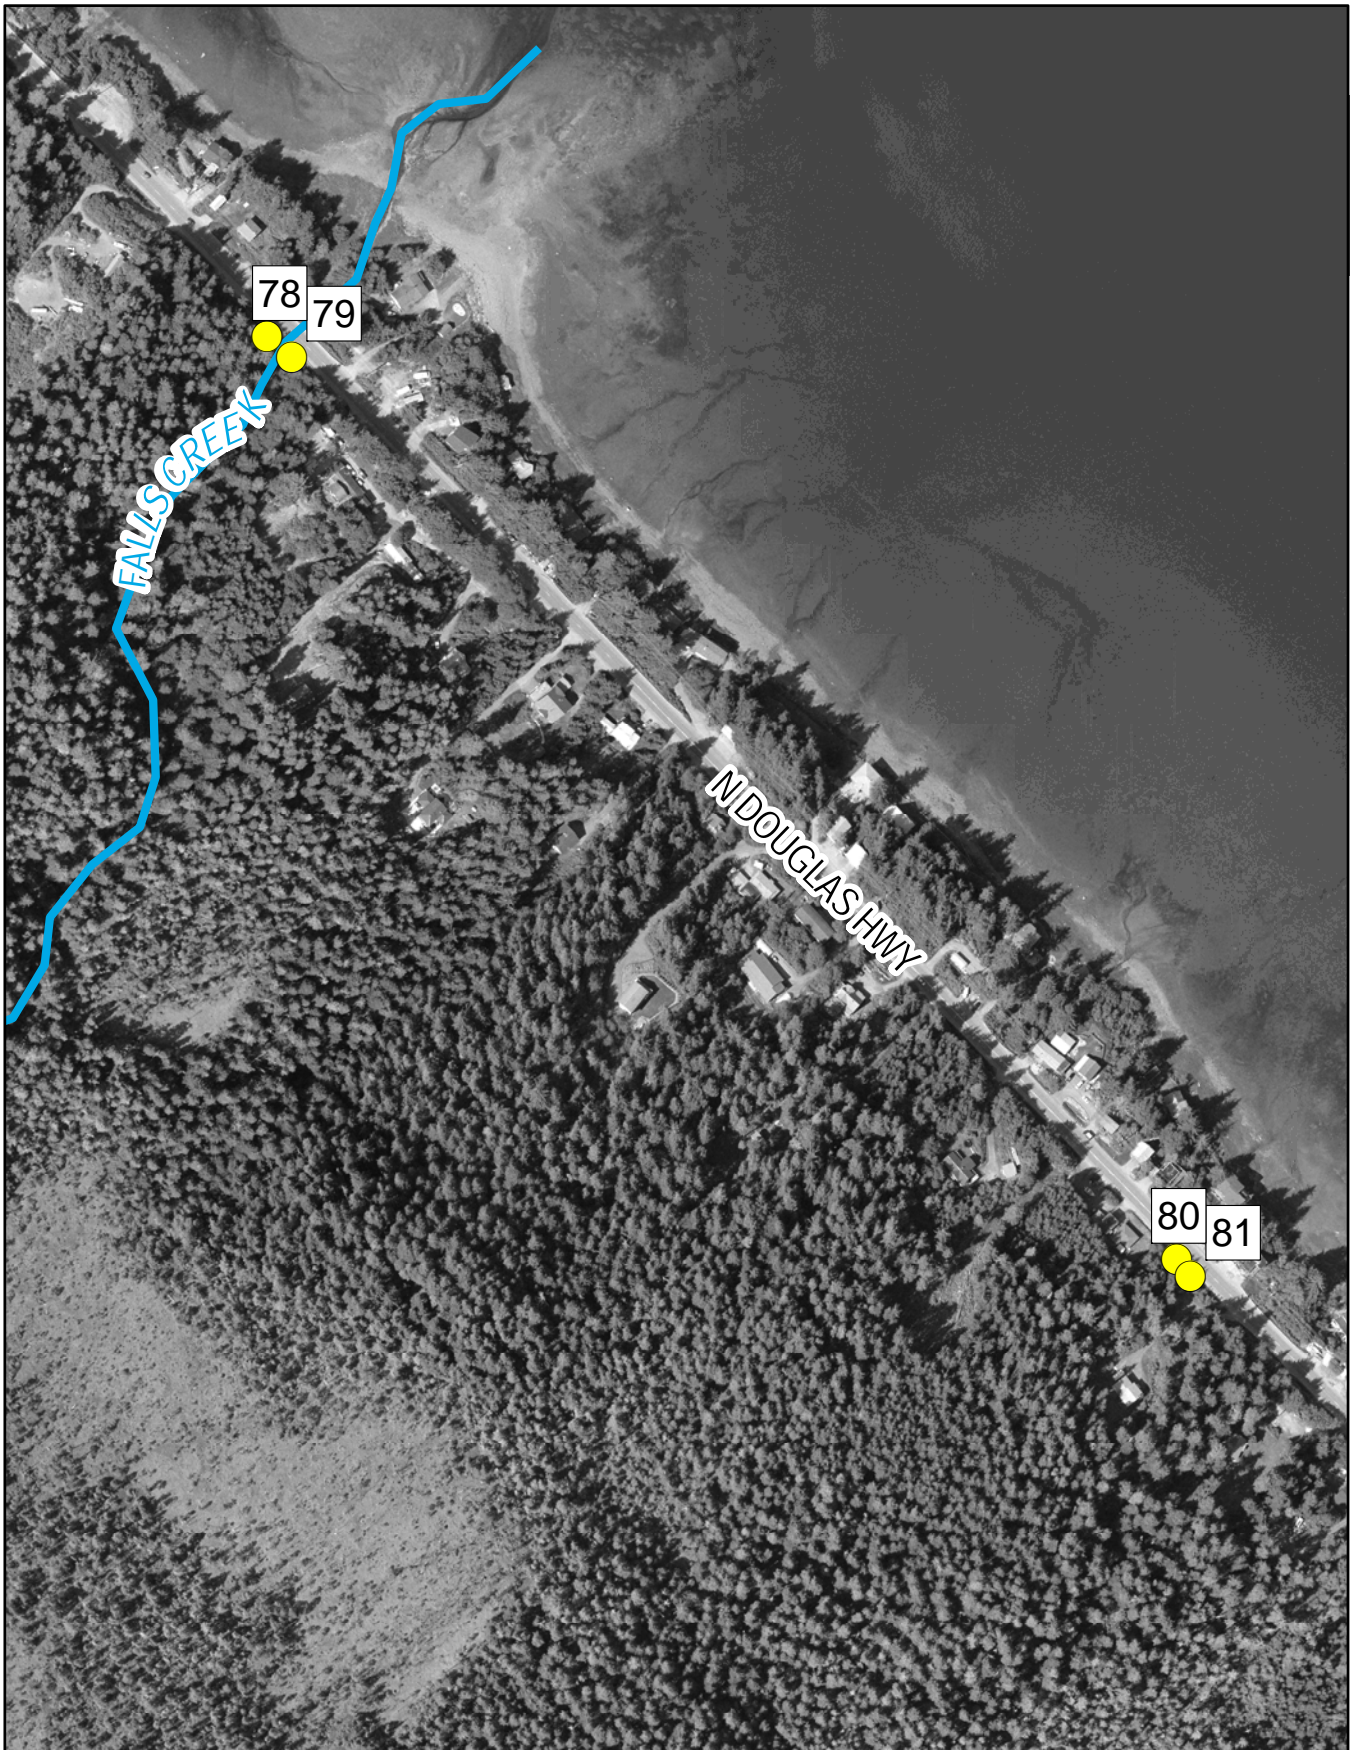

# Map 24 - Eagle & Grant Creeks / Gastineau Channel

# Map 25 - Falls Creek / Gastineau Channel

# Map 26 - Neilson Creek / Gastineau Channel

 Storm Structure	 Storm Drain
 Outfall Location	 Stream

# Map 27 - Fish Creek / Gastineau Channel