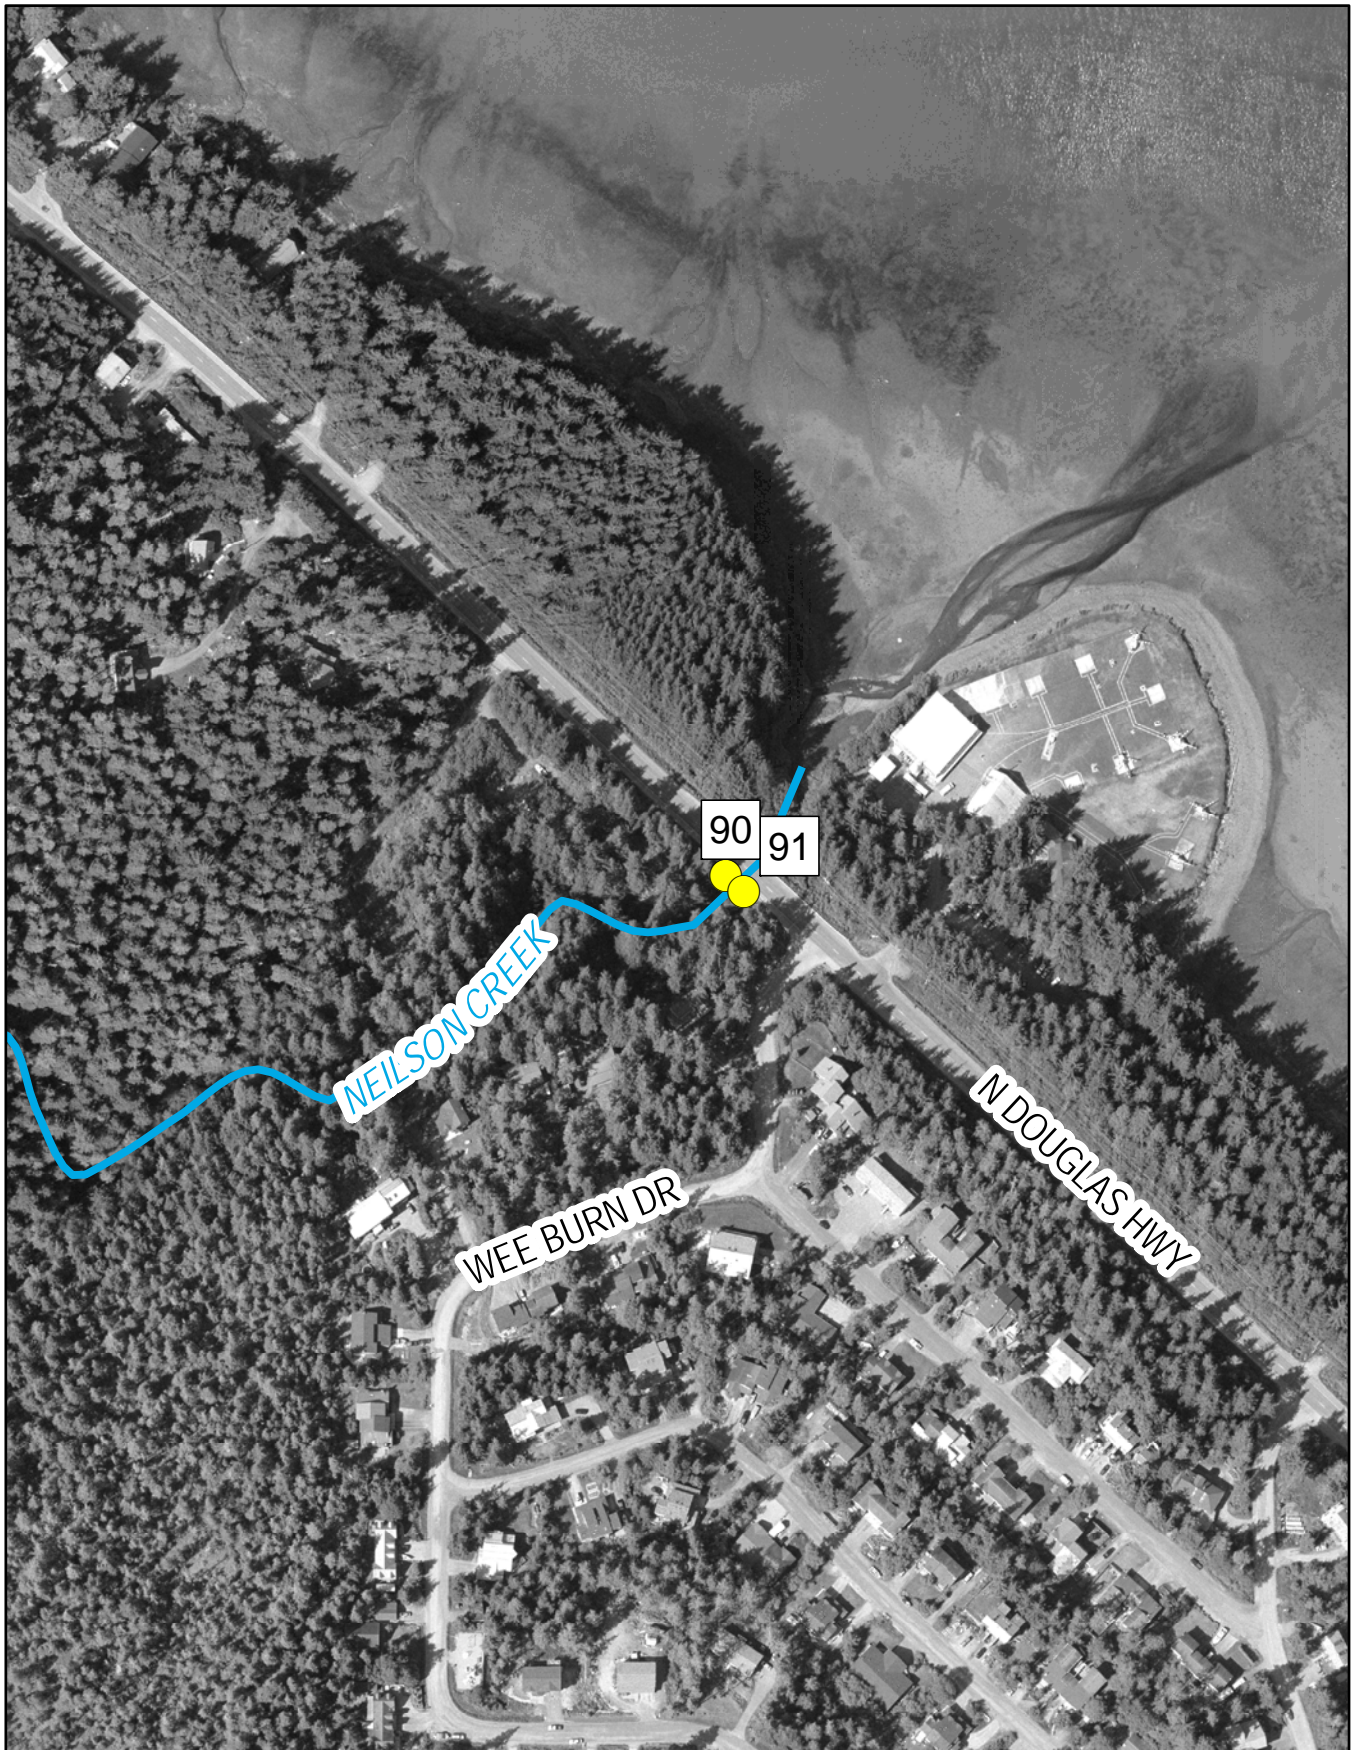

# Map 24 - Eagle & Grant Creeks / Gastineau Channel

# Map 25 - Falls Creek / Gastineau Channel

# Map 26 - Neilson Creek / Gastineau Channel

 Storm Structure	 Storm Drain
 Outfall Location	 Stream

# Map 27 - Fish Creek / Gastineau Channel