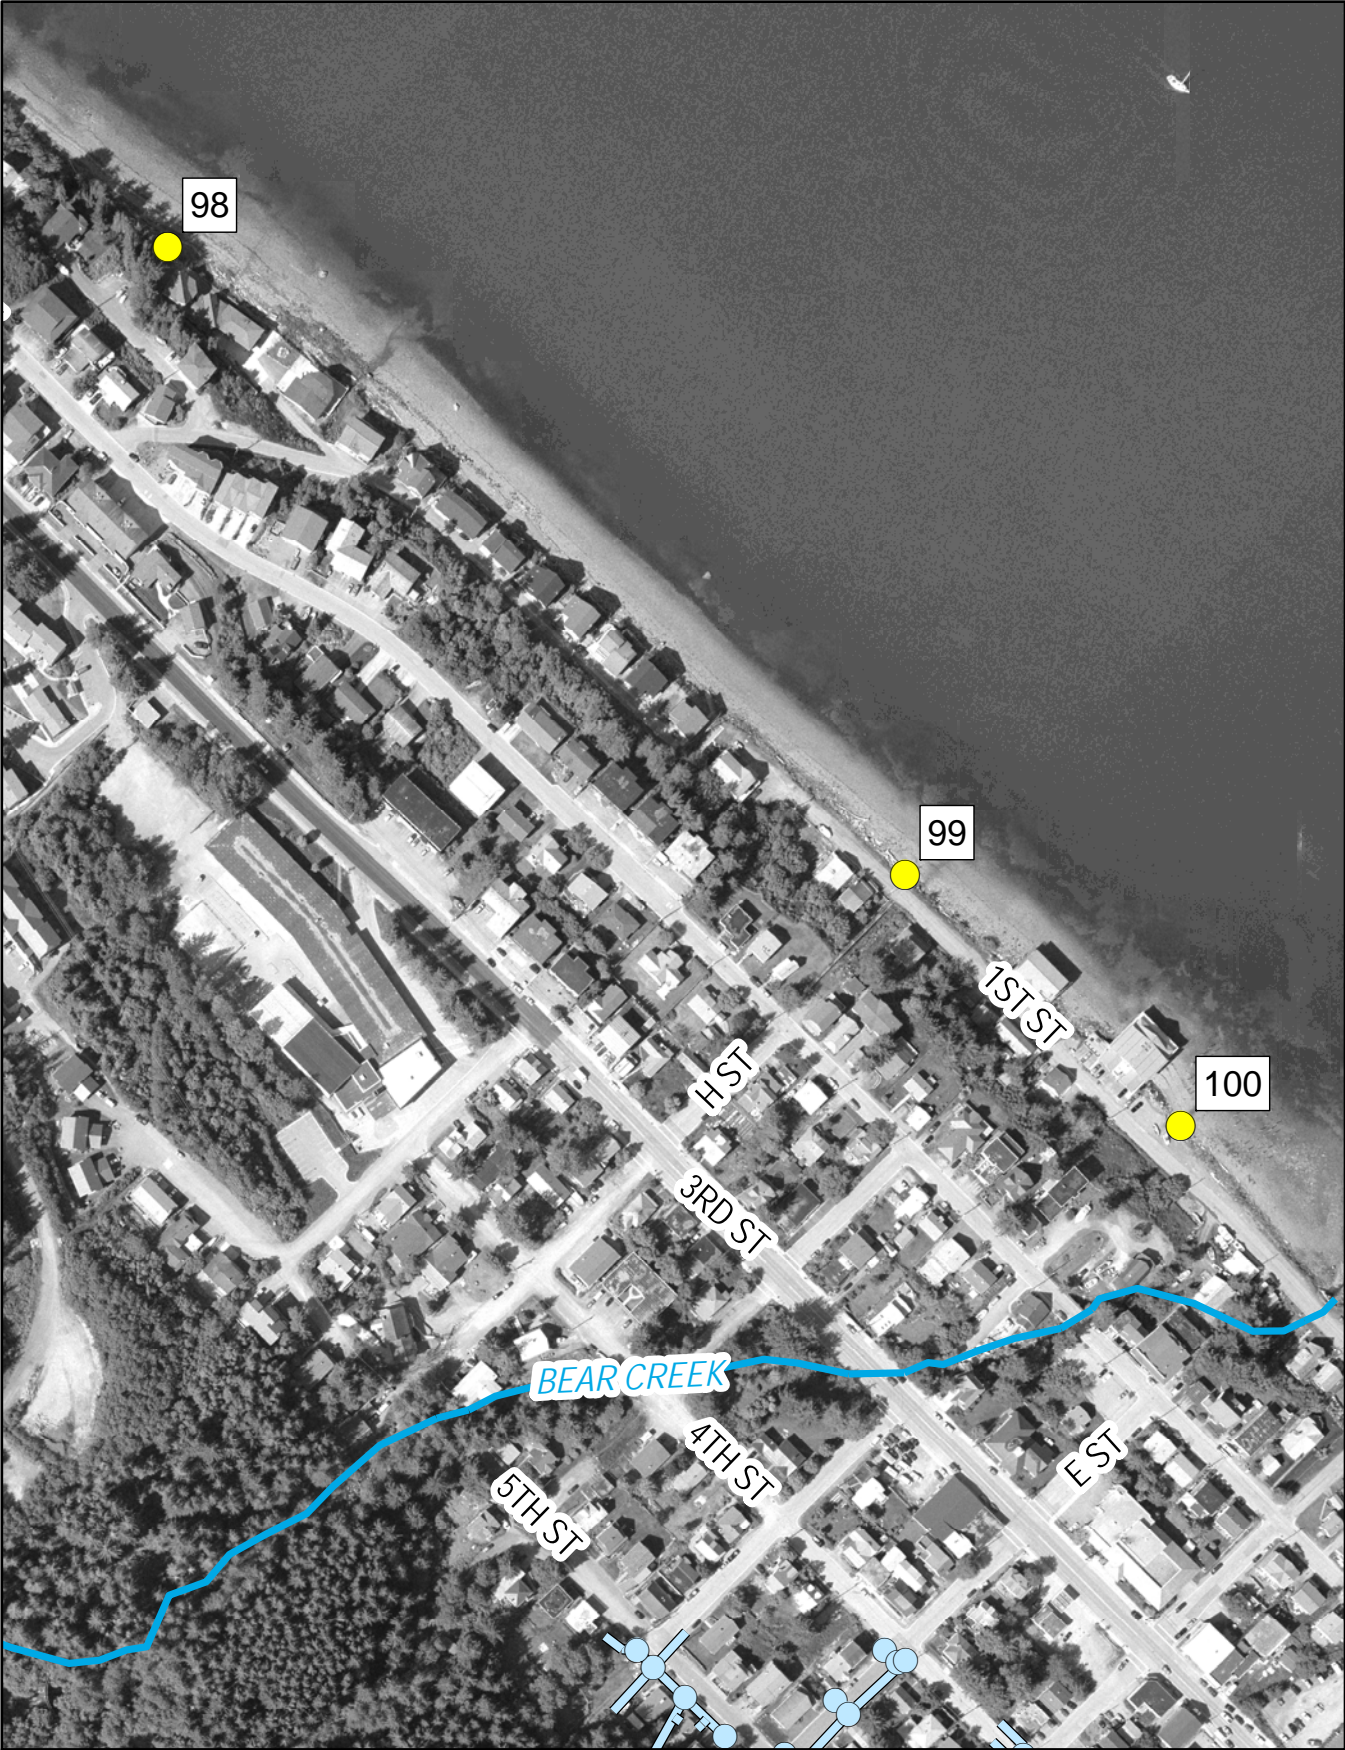

Northcentral Gastineau (Maps 14 - 16)

Map 14 - Gastineau Channel

| | |
|--|---|
|  Storm Structure |  Storm Drain |
|  Outfall Location |  Stream |

Map 15 - Gastineau Channel

| | |
|--|---|
|  Storm Structure |  Storm Drain |
|  Outfall Location |  Stream |

Map 16 - Gastineau Channel

Central Gastineau (Maps 17 - 19 & 21 - 23)

Map 17 - Gastineau Channel

Map 18 - Gastineau Channel

Map 19 - Gastineau Channel

Map 20 - Sheep Creek / Gastineau Channel

Map 21 - Gastineau Channel

Map 22 - Gastineau Channel

Map 23 - Lawson Creek / Gastineau Channel