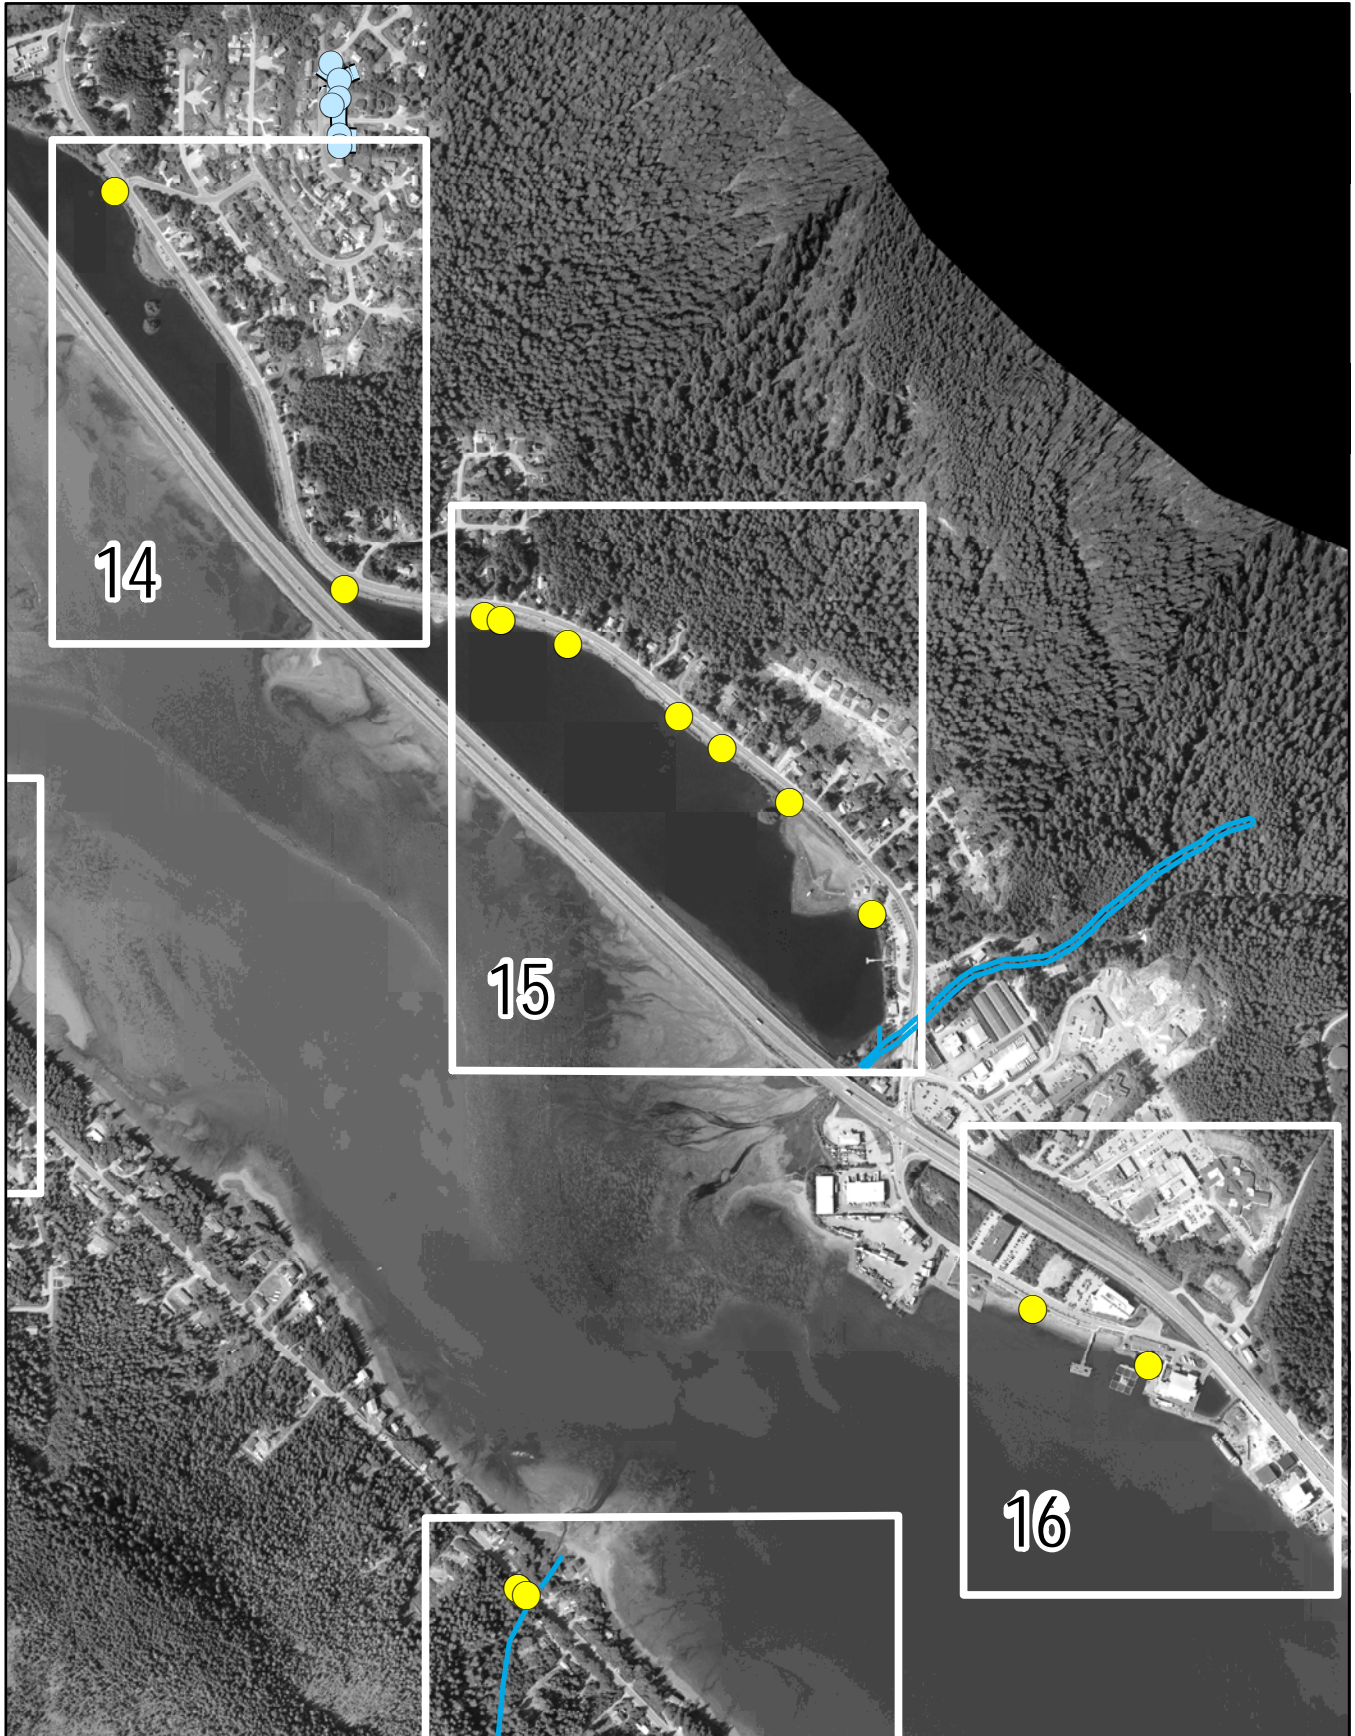

Northcentral Gastineau (Maps 14 - 16)

Map 14 - Gastineau Channel

| | |
|--|---|
|  Storm Structure |  Storm Drain |
|  Outfall Location |  Stream |

Map 15 - Gastineau Channel

| | |
|--|---|
|  Storm Structure |  Storm Drain |
|  Outfall Location |  Stream |

Map 16 - Gastineau Channel

Central Gastineau (Maps 17 - 19 & 21 - 23)

Map 17 - Gastineau Channel

Map 18 - Gastineau Channel

Map 19 - Gastineau Channel

Map 20 - Sheep Creek / Gastineau Channel

Map 21 - Gastineau Channel

Map 22 - Gastineau Channel

Map 23 - Lawson Creek / Gastineau Channel