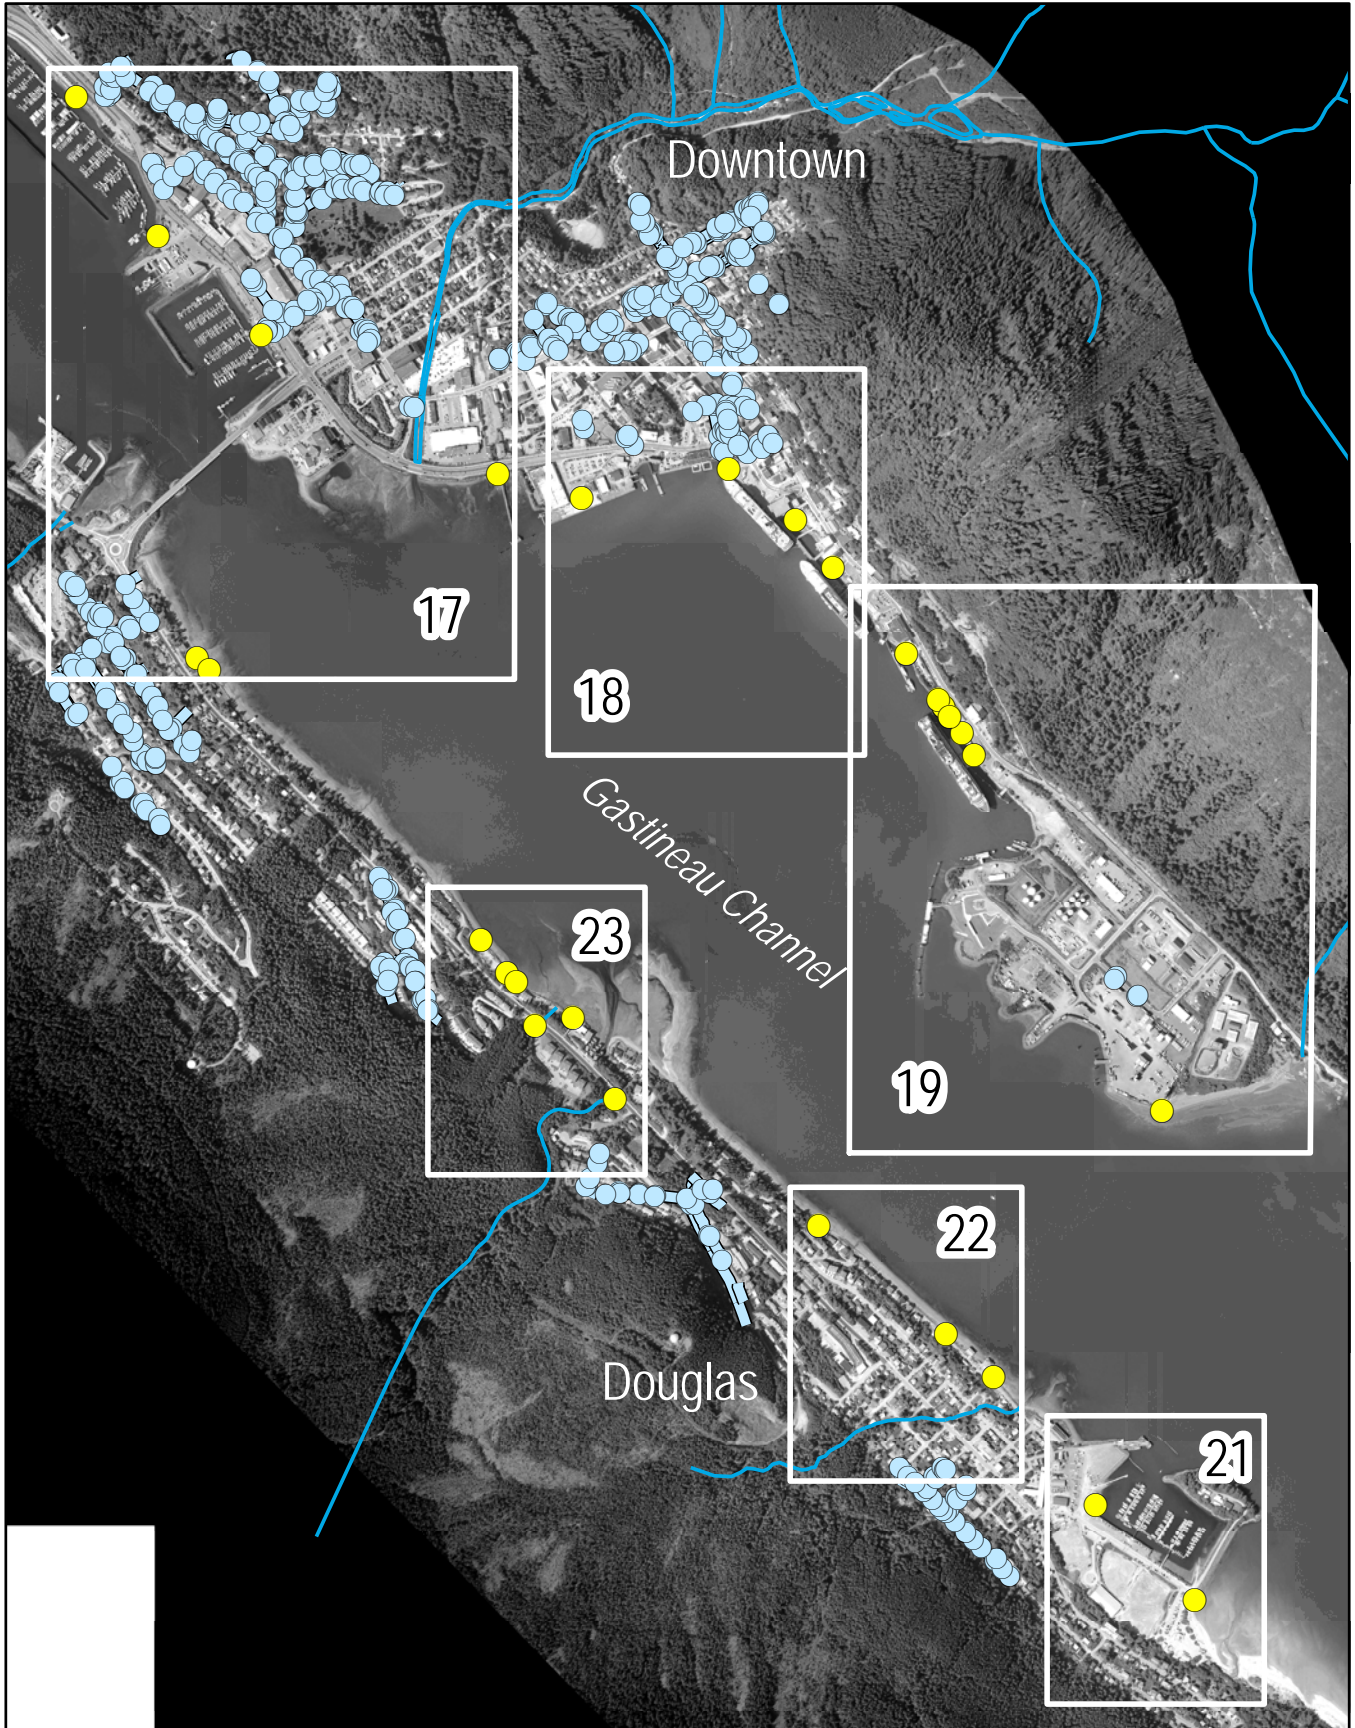

Northcentral Gastineau (Maps 14 - 16)

Map 14 - Gastineau Channel

| | |
|--|---|
|  Storm Structure |  Storm Drain |
|  Outfall Location |  Stream |

Map 15 - Gastineau Channel

| | |
|--|---|
|  Storm Structure |  Storm Drain |
|  Outfall Location |  Stream |

Map 16 - Gastineau Channel

Central Gastineau (Maps 17 - 19 & 21 - 23)

Map 17 - Gastineau Channel

Map 18 - Gastineau Channel

Map 19 - Gastineau Channel

Map 20 - Sheep Creek / Gastineau Channel

Map 21 - Gastineau Channel

Map 22 - Gastineau Channel

Map 23 - Lawson Creek / Gastineau Channel