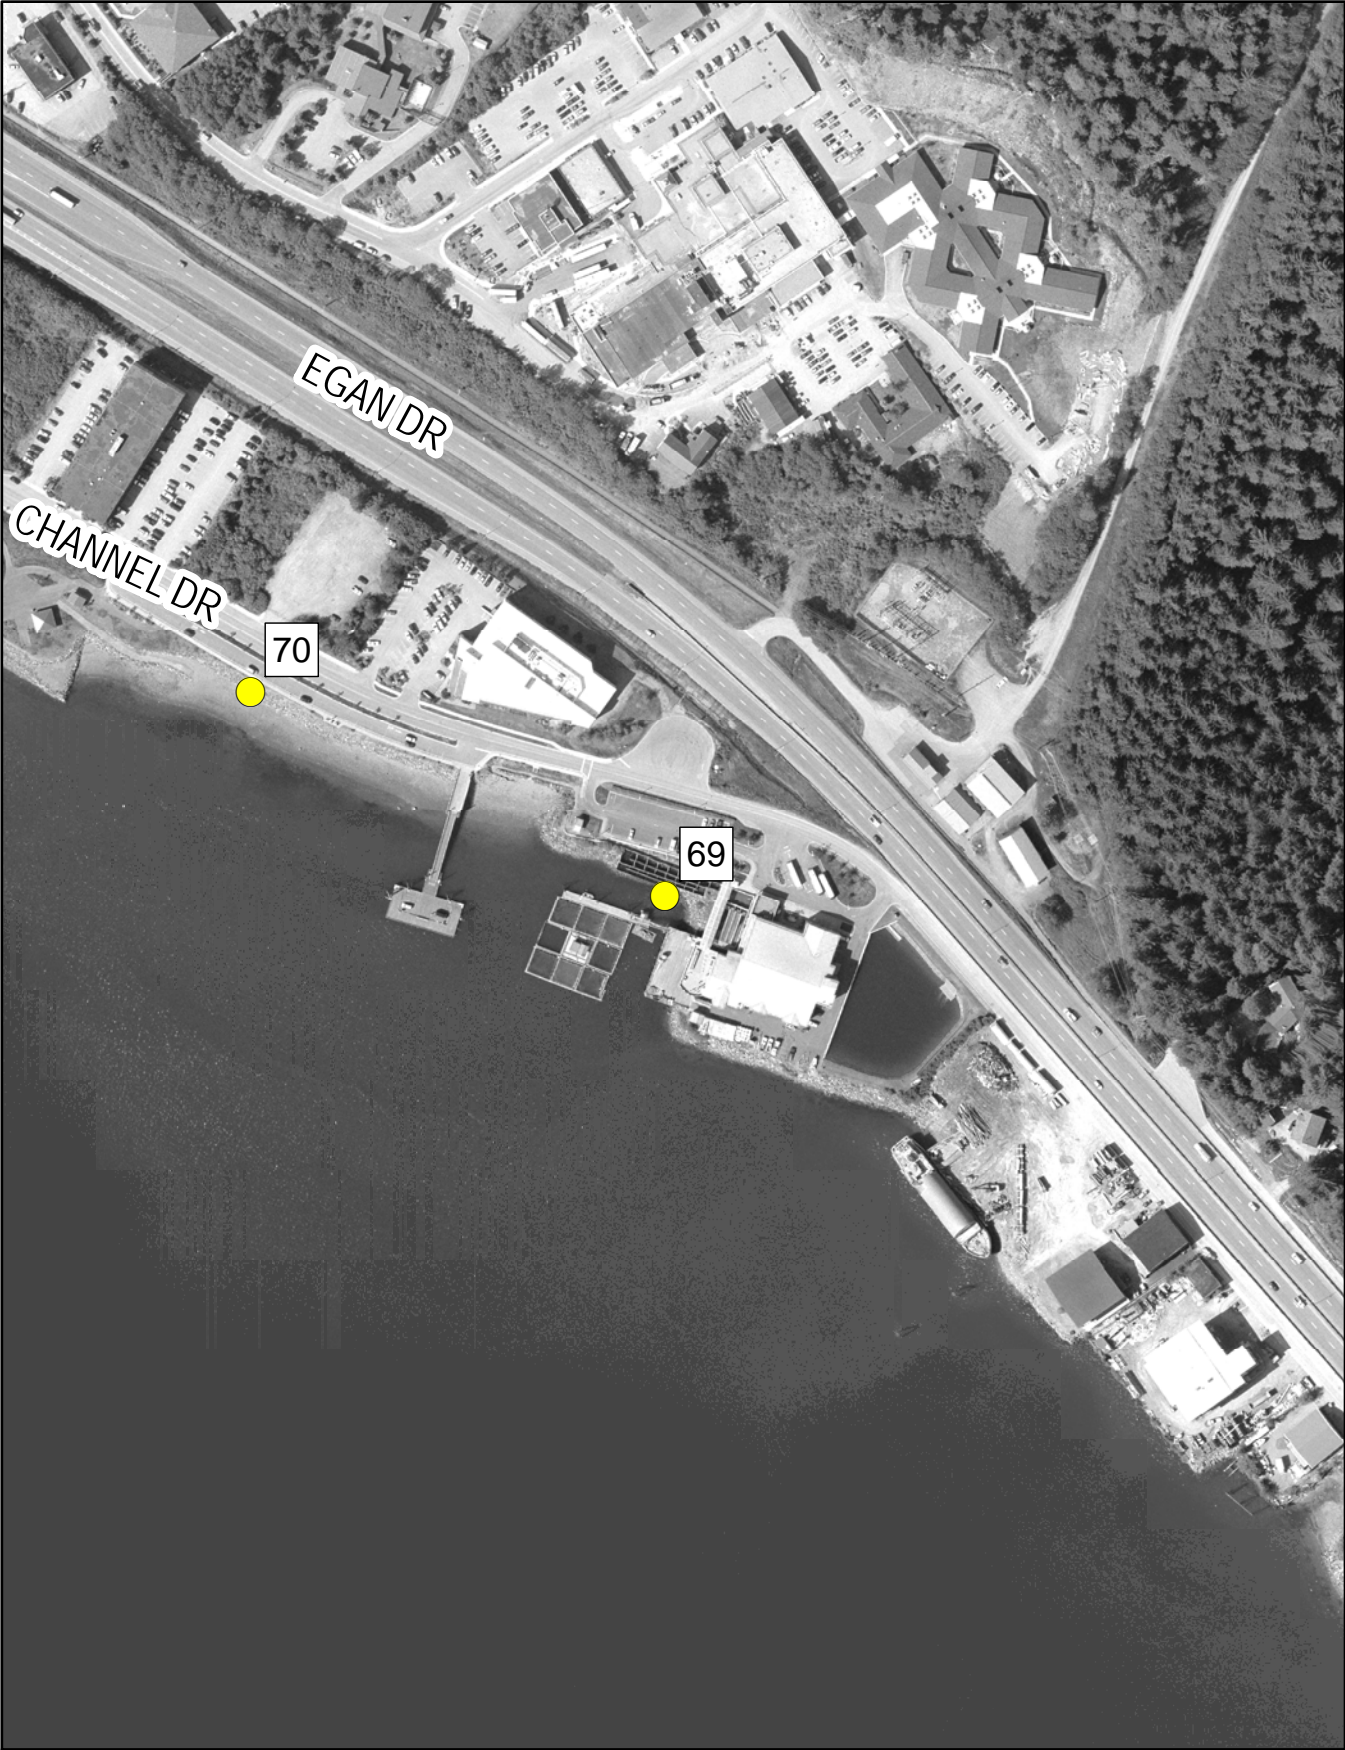

Northcentral Gastineau (Maps 14 - 16)

Map 14 - Gastineau Channel

| | |
|--|---|
|  Storm Structure |  Storm Drain |
|  Outfall Location |  Stream |

Map 15 - Gastineau Channel

| | |
|--|---|
|  Storm Structure |  Storm Drain |
|  Outfall Location |  Stream |

Map 16 - Gastineau Channel

Central Gastineau (Maps 17 - 19 & 21 - 23)

Map 17 - Gastineau Channel

Map 18 - Gastineau Channel

Map 19 - Gastineau Channel

Map 20 - Sheep Creek / Gastineau Channel

Map 21 - Gastineau Channel

Map 22 - Gastineau Channel

Map 23 - Lawson Creek / Gastineau Channel