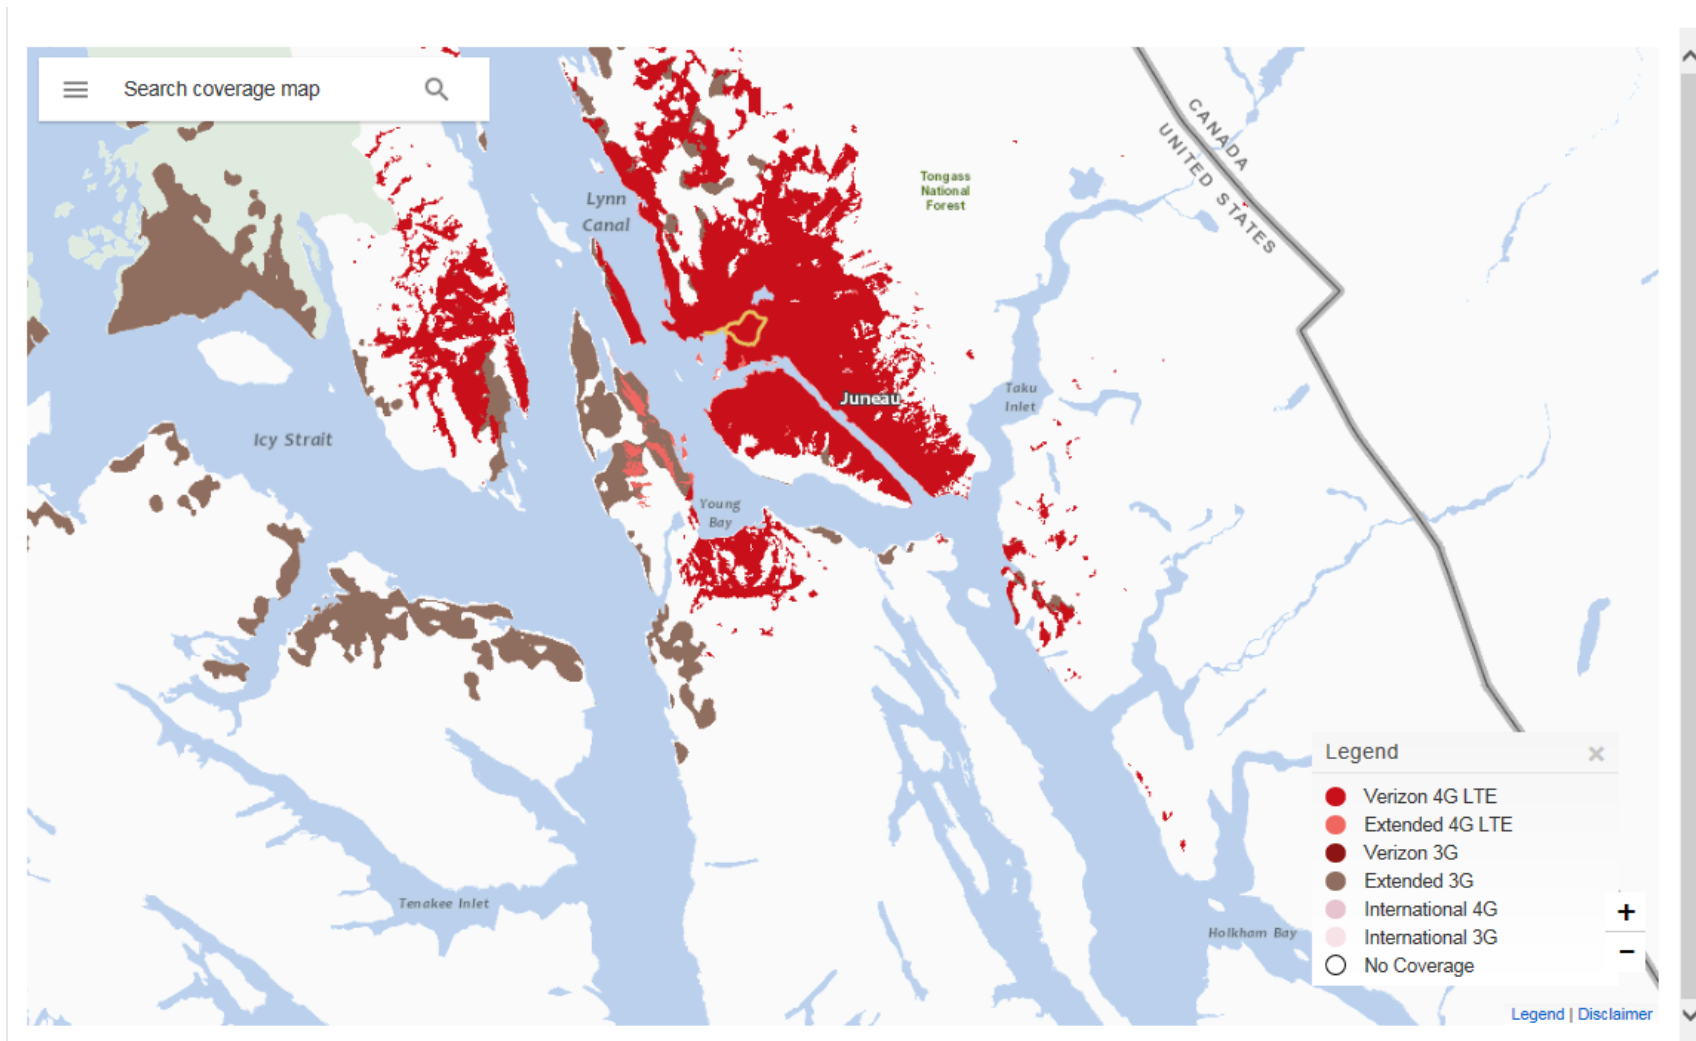

EXHIBIT KK

Map depicts approximate coverage and may not be available at all times in all areas. See Prepaid plans for Prepaid coverage.

GCI coverage with CDMA (<http://gci.cellmaps.com/cdma.html>)

EXHIBIT KK

■ LTE    ■ Other Data, Talk & Text    ■ Talk and Text Only

Map depicts approximate coverage and may not be available at all time in all areas. See Prepaid plans for Prepaid coverage. For CDMA coverage please click [here](#)

GCI Coverage (<http://gci.cellmaps.com/>)

EXHIBIT KK

Verizon (<https://www.verizonwireless.com/featured/better-matters/?map=4gte#maps>)

EXHIBIT KK

T-Mobile (<https://www.t-mobile.com/coverage/coverage-map>)