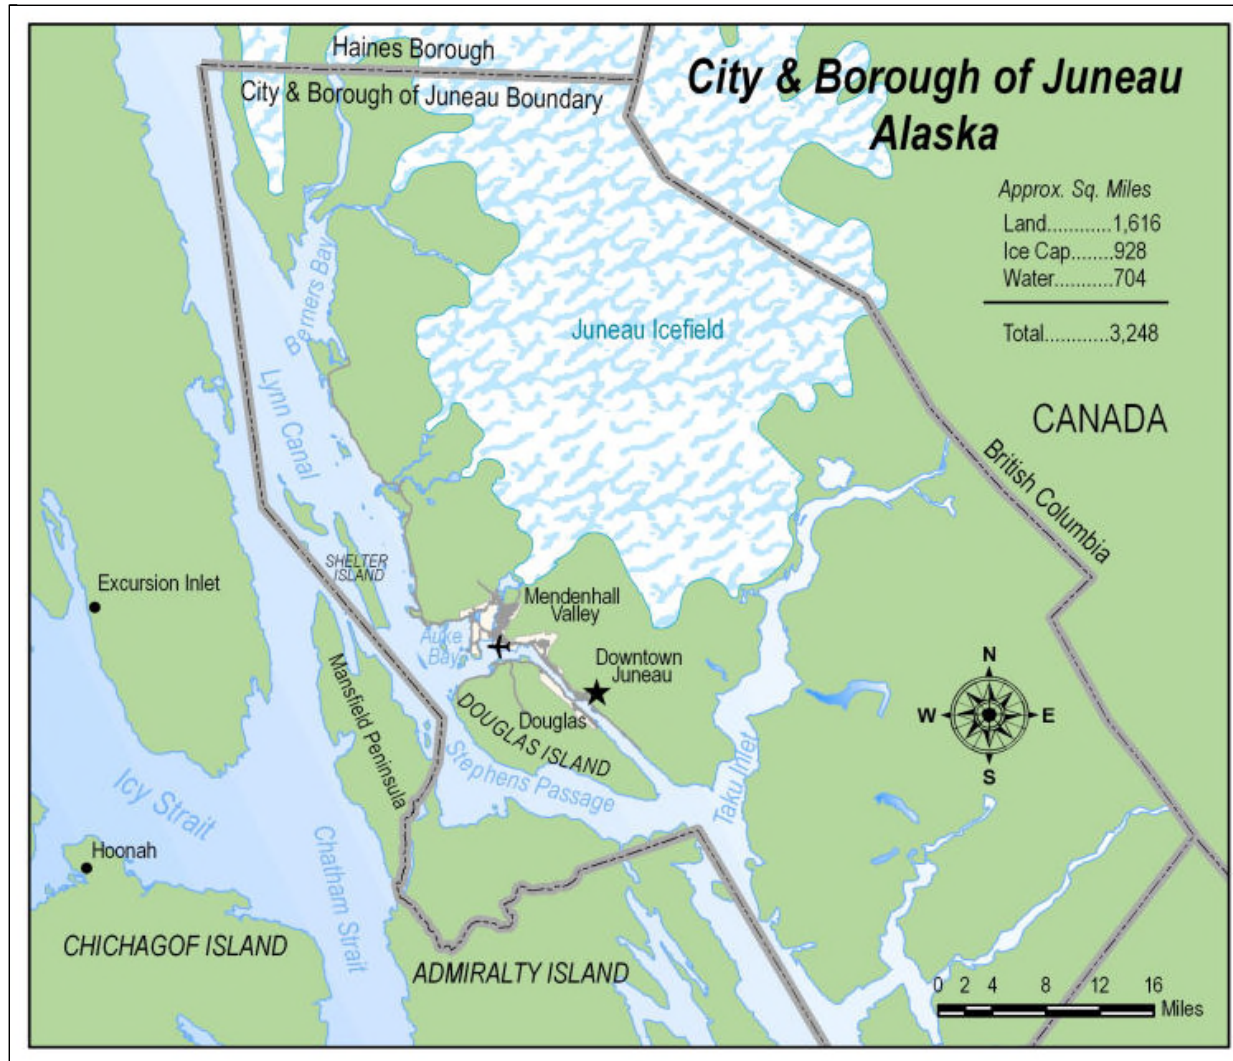

City and Borough of Juneau
155 S. Seward Street
Juneau, Alaska 99801
tel. 907-586-5240
fax 907-586-5385
<http://www.juneau.org>

CBJ Community Maps

[Back](#)

Ex. 119, p. 2