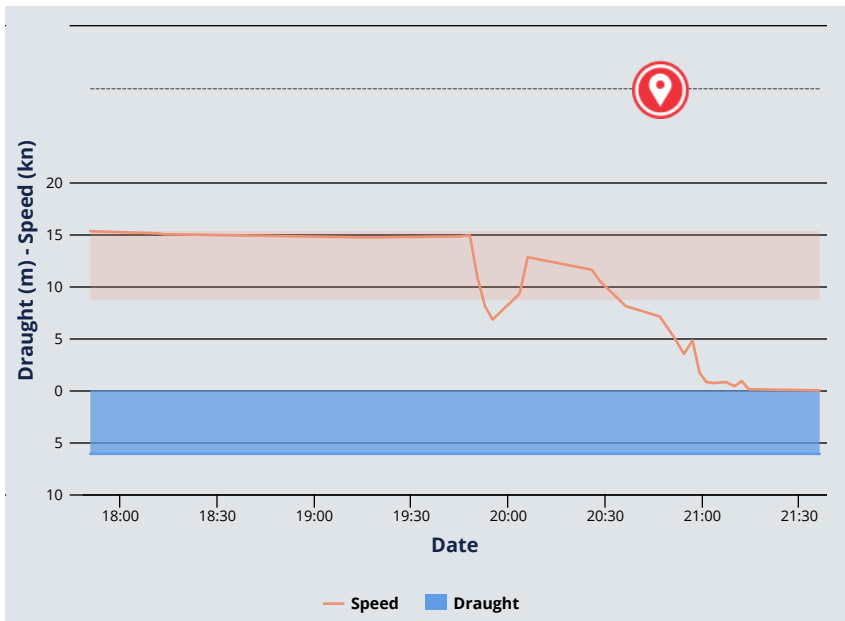

Vessel Particulars

Last update: 2017-06-09 10:25:01

General

Ex Names History

Companies

Build

Class

Surveys

Voyage related

Dimensions

Loadline

Tonnage/Capacity

Gear

Structure

Engine details

Contacts

- > IMO: **9192167**
- > Name: **SILVER SHADOW**
- > MMSI: **308628000**
- > Vessel Type: **PASSENGERS SHIP**
- > Gross Tonnage: **28258**
- > Summer DWT: **2980 t**
- > Build: **2000**
- > Flag: **BAHAMAS**
- > Home port: **NASSAU**

Exhibit AH
Page 3 of 3