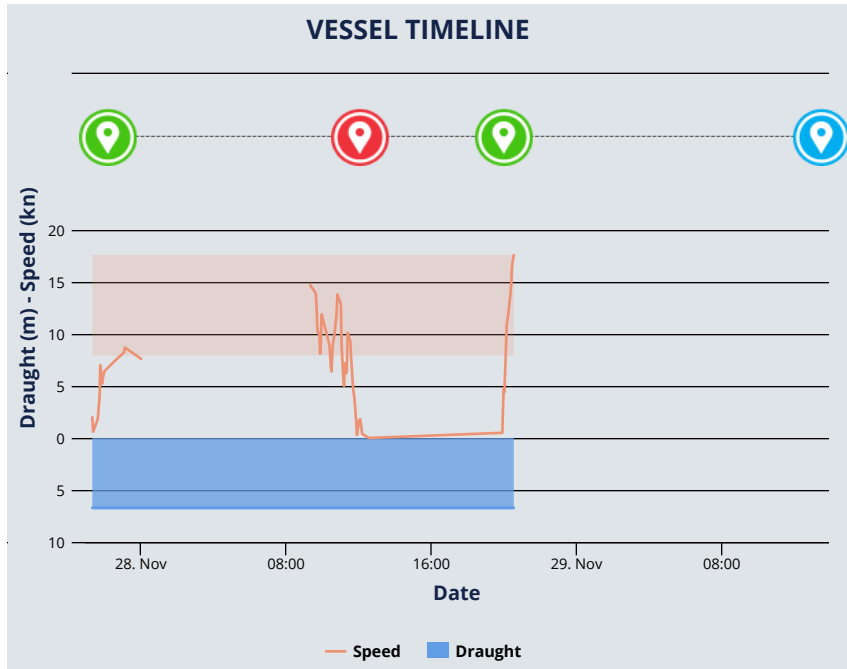

Ship Photos: 441 (/en/photos/of/ships/shipid:373129/shipname:SEABOURN%20SOJOURN/mmsi:311027100)

Vessel Particulars

Last update: 2017-09-05 11:25:01

General

Ex Names History

Companies
Build
Class
Surveys
Voyage related
Dimensions
Loadline
Tonnage/Capacity
Gear
Structure
Engine details
Contacts

- > IMO: **9417098**
- > Name: **SEABOURN SOJOURN**
- > MMSI: **311027100**
- > Vessel Type: **PASSENGERS SHIP**
- > Gross Tonnage: **32477**
- > Summer DWT: **5000 t**
- > Build: **2010**

Exhibit AE
Page 3 of 3