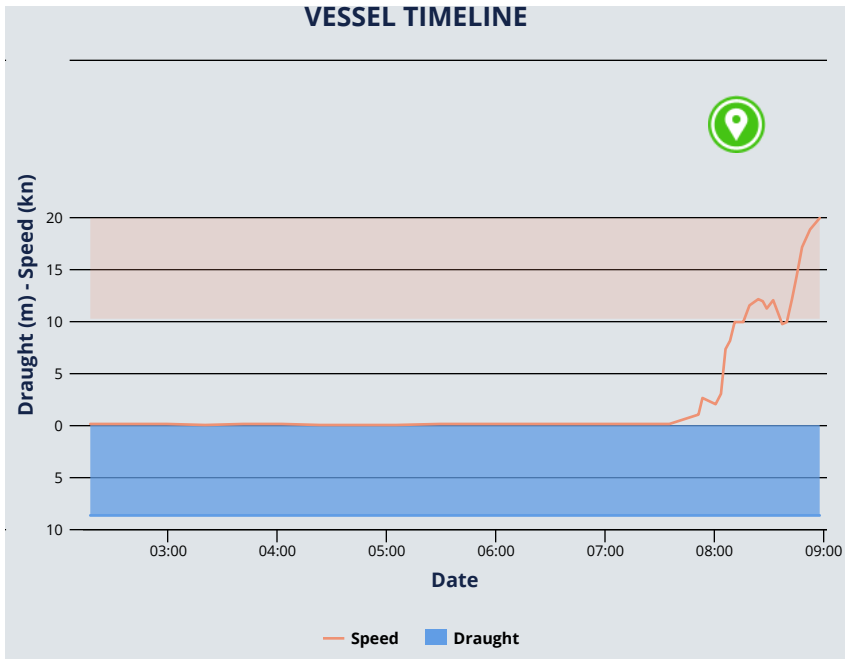

Vessel Particulars

Last update: 2017-08-21 08:25:01

General

- Companies
- Build
- Class
- Surveys
- Voyage related
- Dimensions
- Loadline
- Tonnage/Capacity
- Gear
- Structure
- Engine details
- Contacts

- > IMO: **9195195**
- > Name: **RADIANCE OF THE SEAS**
- > MMSI: **311319000**
- > Vessel Type: **PASSENGERS SHIP**
- > Gross Tonnage: **90090**
- > Summer DWT: **10759 t**
- > Build: **2001**
- > Flag: **BAHAMAS**
- > Home port: **NASSAU**

Exhibit AD
Page 3 of 3