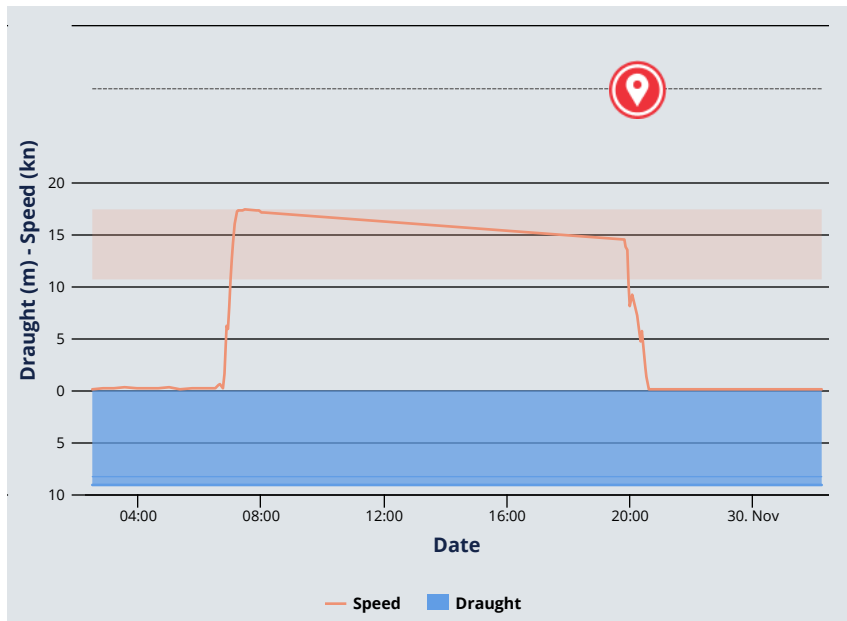

 Upload a photo (</en/photos/upload/shipid:374597/name:EXPLORER%20OF%20THE%20SEAS/type:Passenger>)

 Ship Photos: 176 (</en/photos/of/ships/shipid:374597/shipname:EXPLORER%20OF%20THE%20SEAS/mmsi:311316000>)