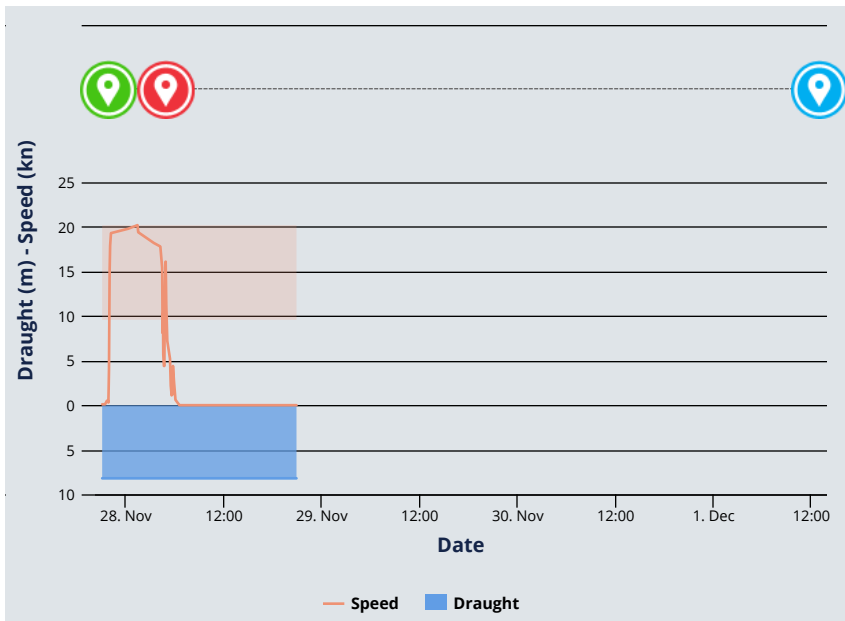

Vessel Particulars

Last update: 2017-08-22 08:25:01

General

Ex Names History

Companies

Build

Class

Surveys

Voyage related

Dimensions

Loadline

Tonnage/Capacity

Structure

Engine details

Contacts

- > IMO: **9218131**
- > Name: **NORWEGIAN SUN**
- > MMSI: **311109000**
- > Vessel Type: **PASSENGERS SHIP**
- > Gross Tonnage: **78309**
- > Summer DWT: **7100 t**
- > Build: **2001**
- > Flag: **BAHAMAS**
- > Home port: **NASSAU**