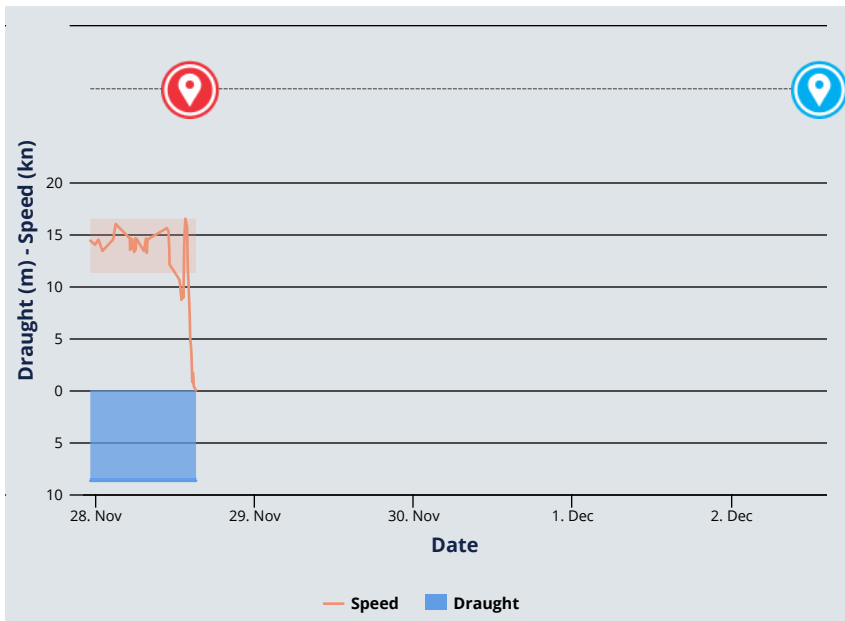

Vessel Particulars

Last update: 2017-03-30 07:25:01

General

Ex Names History

- Companies
- Build
- Class
- Surveys
- Voyage related
- Dimensions
- Loadline
- Tonnage/Capacity
- Structure
- Engine details
- Contacts

- > IMO: **9104005**
- > Name: **GRAND PRINCESS**
- > MMSI: **310327000**
- > Vessel Type: **PASSENGERS SHIP**
- > Gross Tonnage: **107517**
- > Summer DWT: **8418 t**
- > Build: **1998**
- > Flag: **BERMUDA**
- > Home port: **HAMILTON**