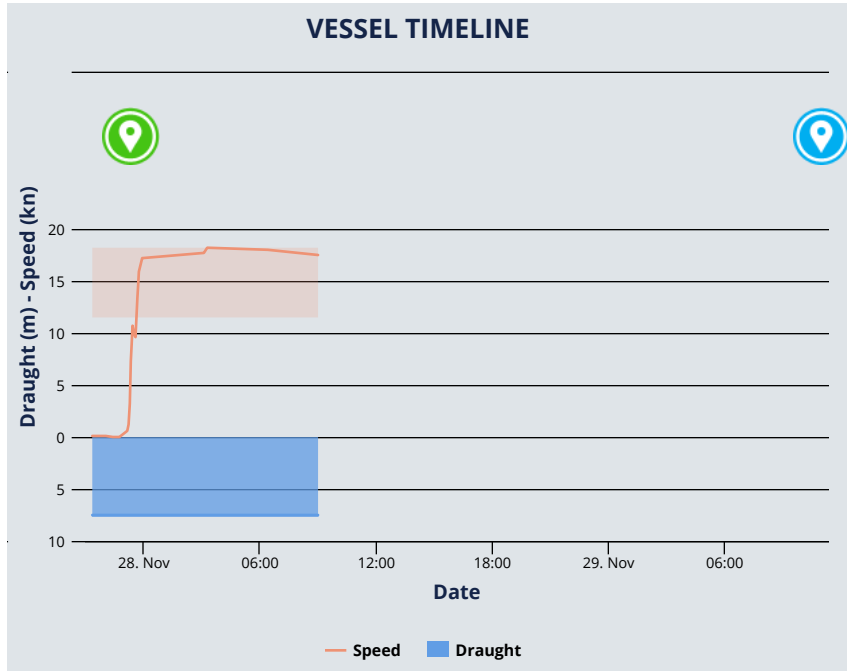

[Upload a photo (/en/photos/upload/shipid:375062/name:CRYSTAL%20SERENITY/type:Passenger)](#)

[Ship Photos: 504 (/en/photos/of/ships/shipid:375062/shipname:CRYSTAL%20SERENITY/mmsi:311536000)](#)

Vessel Particulars

Last update: 2017-11-23 10:25:01

General

Ex Names History

Companies

Build

Class

Surveys

Voyage related

Dimensions

Loadline

Tonnage/Capacity

Structure

Engine details

Contacts

- > IMO: **9243667**
- > Name: **CRYSTAL SERENITY**
- > MMSI: **311536000**
- > Vessel Type: **PASSENGERS SHIP**
- > Gross Tonnage: **68870**
- > Summer DWT: **10810 t**
- > Build: **2003**
- > Flag: **BAHAMAS**

Exhibit AL
Page 3 of 3