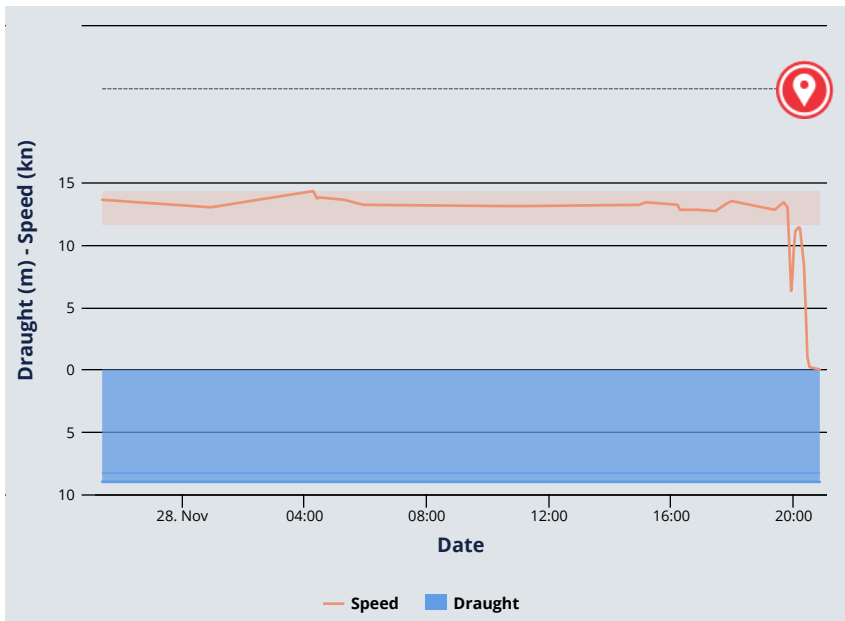

Vessel Particulars

Last update: 2017-09-01 08:25:01

General

Ex Names History

Companies

Build

Class

Surveys

Voyage related

Dimensions

Loadline

Tonnage/Capacity

Structure

Engine details

Contacts

- > IMO: **9362530**
- > Name: **CELEBRITY SOLSTICE**
- > MMSI: **249409000**
- > Vessel Type: **PASSENGERS SHIP**
- > Gross Tonnage: **121878**
- > Summer DWT: **9500 t**
- > Build: **2008**
- > Flag: **MALTA**
- > Home port: **VALLETTA**

Exhibit AA
Page 3 of 3