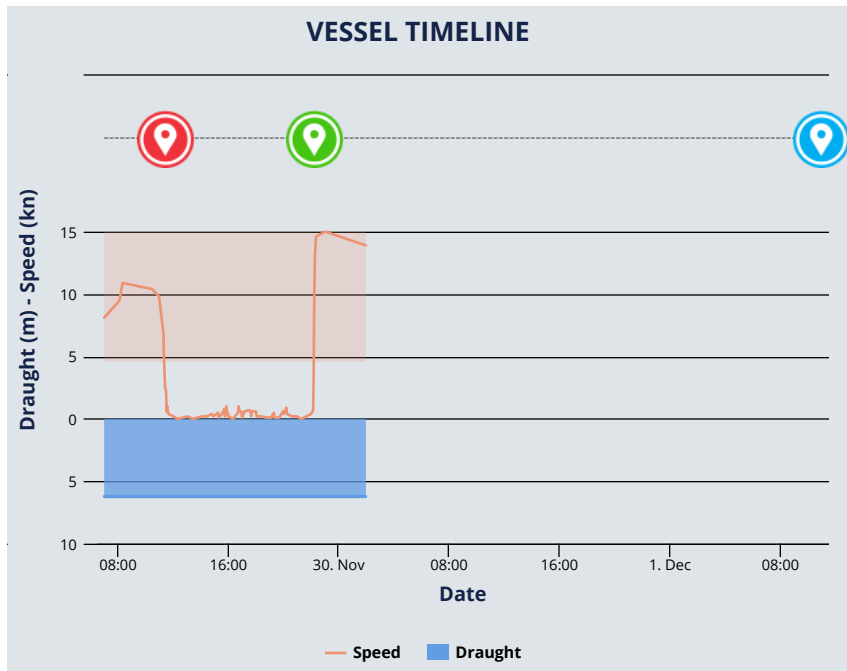

[Ship Photos: 776 (/en/photos/of/ships/shipid:368174/shipname:EUROPA/mmsi:308007000)](#)

Vessel Particulars

Last update: 2017-08-20 08:25:01

General

Ex Names History

- Companies
- Build
- Class
- Surveys
- Voyage related
- Dimensions
- Loadline
- Tonnage/Capacity
- Gear
- Structure
- Engine details
- Contacts

- > IMO: **9183855**
- > Name: **EUROPA**
- > MMSI: **308007000**
- > Vessel Type: **PASSENGERS SHIP**
- > Gross Tonnage: **28890**
- > Summer DWT: **2557 t**
- > Build: **1999**
- > Flag: **BAHAMAS**

Exhibit X
Page 3 of 3