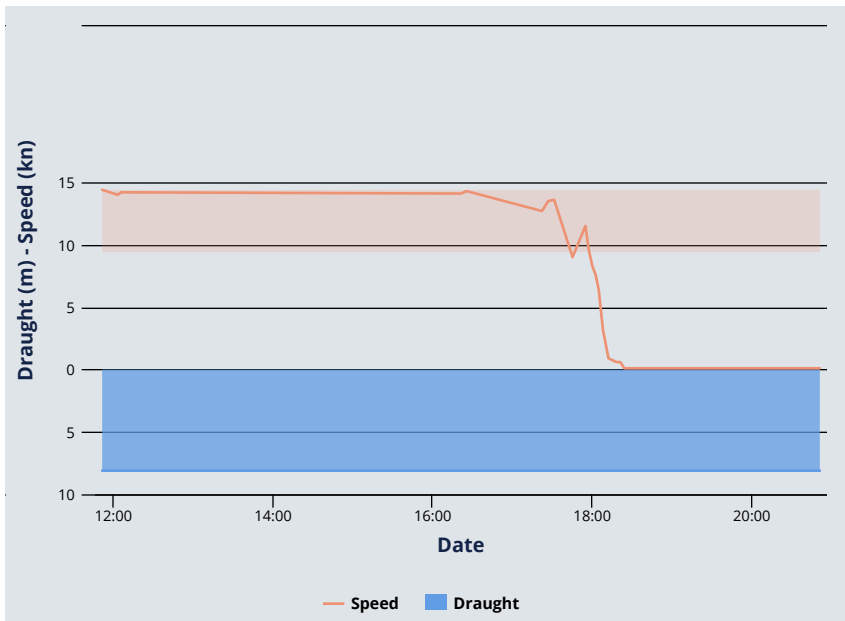

Vessel Particulars

Last update: 2017-03-29 07:25:01

General

Ex Names History

Companies

Build

Class

Surveys

Voyage related

Dimensions

Loadline

Tonnage/Capacity

Gear

Structure

Engine details

Contacts

- > IMO: **9188037**
- > Name: **AMSTERDAM**
- > MMSI: **244370000**
- > Vessel Type: **PASSENGERS SHIP**
- > Gross Tonnage: **62735**
- > Summer DWT: **7327 t**
- > Build: **2000**
- > Flag: **NETHERLANDS**
- > Home port: **ROTTERDAM**

Exhibit W
Page 3 of 3