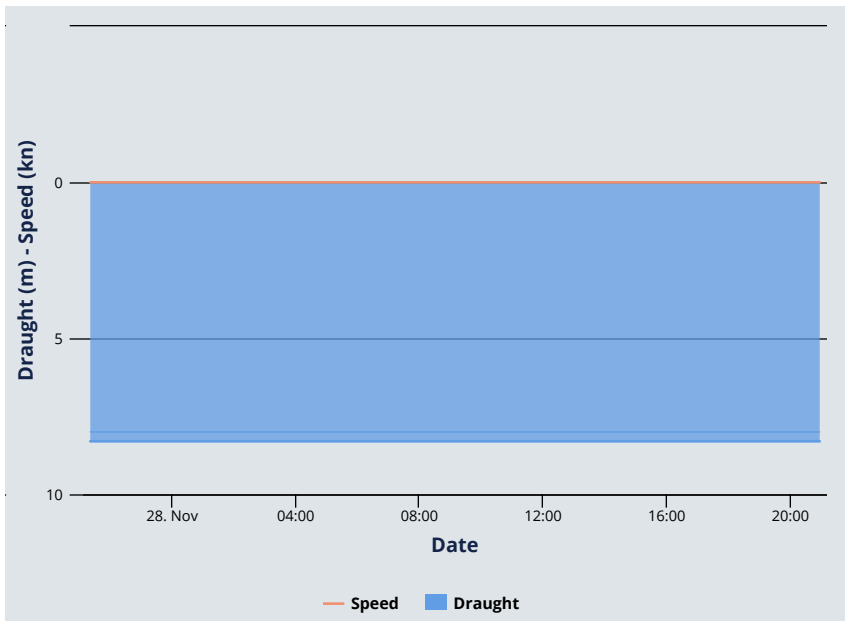

Vessel Particulars

Last update: 2017-03-28 07:25:01

General

Ex Names History

Companies

Build

Class

Surveys

Voyage related

Dimensions

Loadline

Tonnage/Capacity

Structure

Engine details

Contacts

- > IMO: **9230402**
- > Name: **ISLAND PRINCESS**
- > MMSI: **310384000**
- > Vessel Type: **PASSENGERS SHIP**
- > Gross Tonnage: **92822**
- > Summer DWT: **8015 t**
- > Build: **2003**
- > Flag: **BERMUDA**
- > Home port: **HAMILTON**

Exhibit T
Page 3 of 3