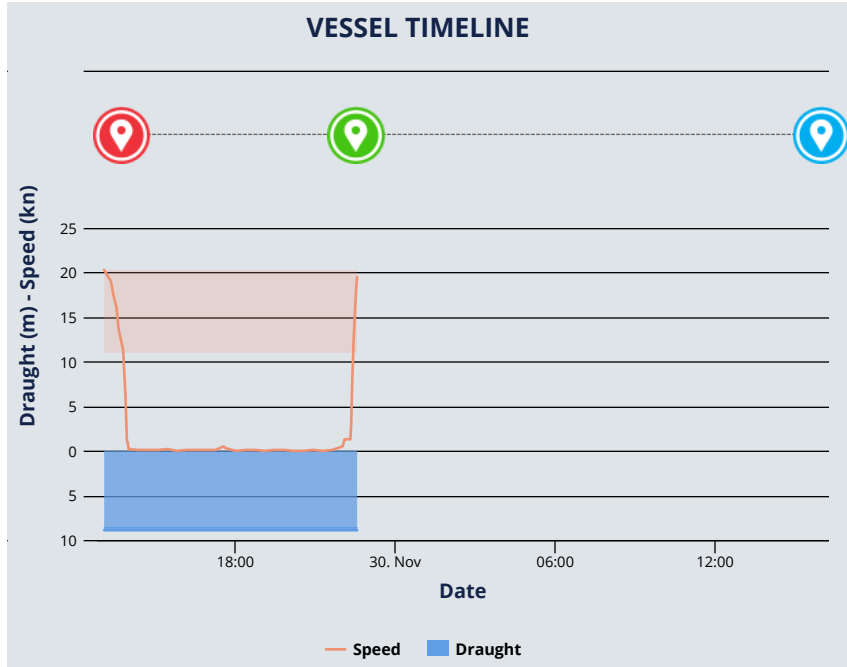

Ship Photos: 127 (/en/photos/of/ships/shipid:370294/shipname:NORWEGIAN%20PEARL/mmsi:309653000)

Vessel Particulars

Last update: 2017-08-30 08:25:01

General

Ex Names History

Companies

Build

Class

Surveys

Voyage related

Dimensions

Loadline

Tonnage/Capacity

Gear

Structure

Engine details

Contacts

- > IMO: **9342281**
- > Name: **NORWEGIAN PEARL**
- > MMSI: **309653000**
- > Vessel Type: **PASSENGERS SHIP**
- > Gross Tonnage: **93530**
- > Summer DWT: **10000 t**
- > Build: **2006**

Exhibit P
Page 3 of 3