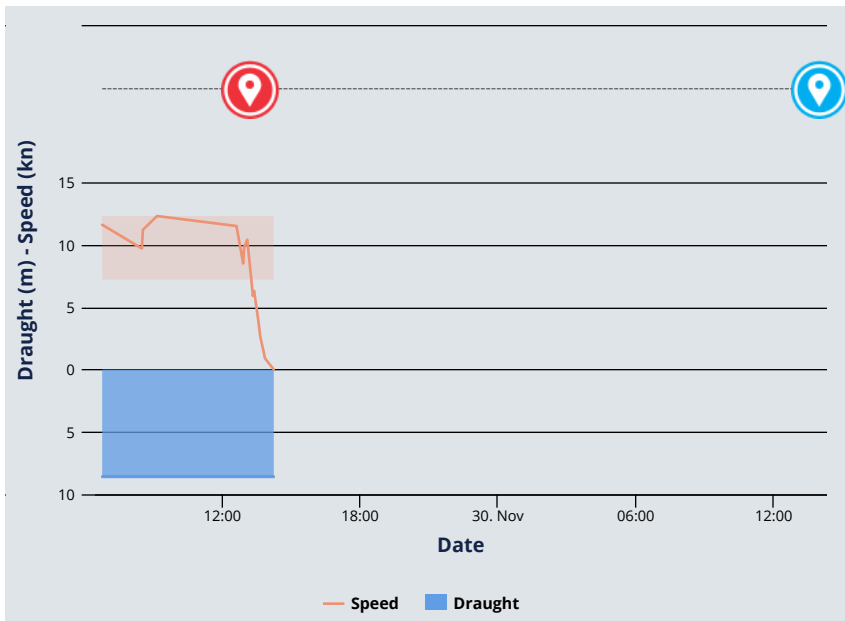

Vessel Particulars

Last update: 2017-03-25 08:25:01

General

Ex Names History

Companies

Build

Class

Surveys

Voyage related

Dimensions

Loadline

Tonnage/Capacity

Structure

Engine details

Contacts

- > IMO: **9378462**
- > Name: **RUBY PRINCESS**
- > MMSI: **310567000**
- > Vessel Type: **PASSENGERS SHIP**
- > Gross Tonnage: **113561**
- > Summer DWT: **8044 t**
- > Build: **2008**
- > Flag: **BERMUDA**
- > Home port: **HAMILTON**

Exhibit N
Page 3 of 3