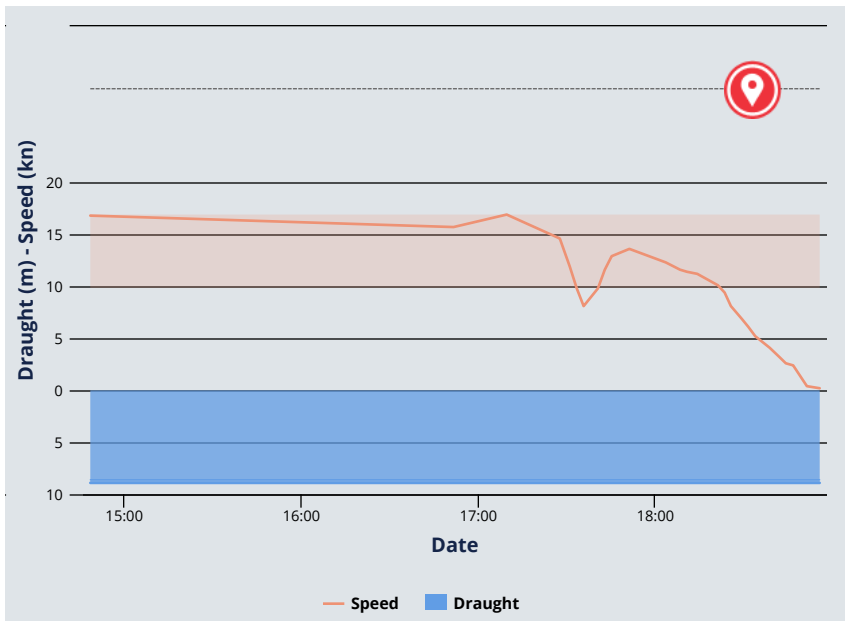

Vessel Particulars

Last update: 2017-08-28 07:25:02

General

Ex Names History

Companies

Build

Class

Surveys

Voyage related

Dimensions

Loadline

Tonnage/Capacity

Gear

Structure

Engine details

Contacts

- > IMO: **9304045**
- > Name: **NORWEGIAN JEWEL**
- > MMSI: **311827000**
- > Vessel Type: **PASSENGERS SHIP**
- > Gross Tonnage: **93502**
- > Summer DWT: **7500 t**
- > Build: **2005**
- > Flag: **BAHAMAS**
- > Home port: **NASSAU**

Exhibit M
Page 3 of 3