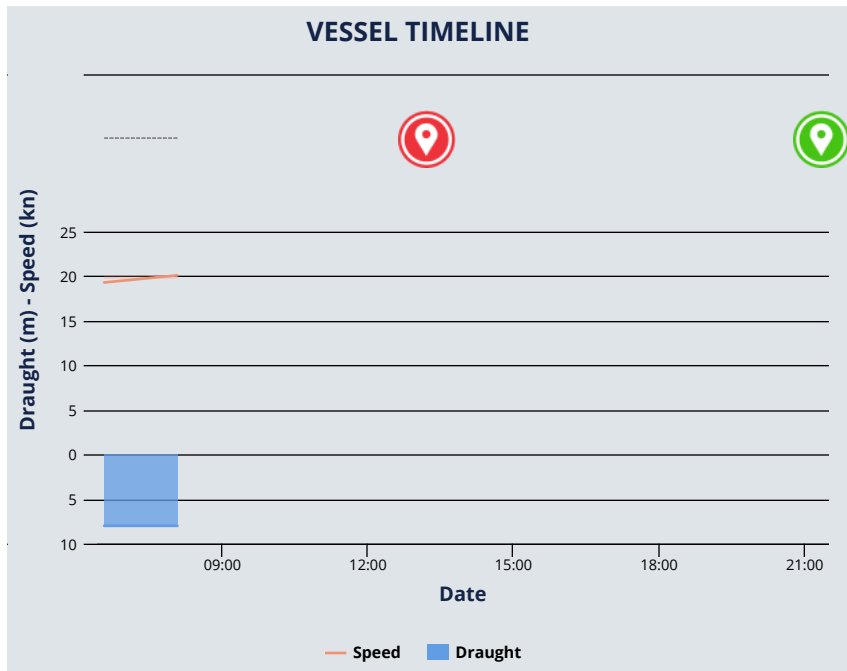

[Ship Photos: 532 (en/photos/of/ships/shipid:257996/shipname:EURODAM/mmsi:245206000)](#)

Vessel Particulars

Last update: 2017-03-25 08:25:01

General

Ex Names History

- Companies
- Build
- Class
- Surveys
- Voyage related
- Dimensions
- Loadline
- Tonnage/Capacity
- Structure
- Engine details
- Contacts

- > IMO: **9378448**
- > Name: **EURODAM**
- > MMSI: **245206000**
- > Vessel Type: **PASSENGERS SHIP**
- > Gross Tonnage: **86273**
- > Summer DWT: **9125 t**
- > Build: **2008**
- > Flag: **NETHERLANDS**
- > Home port: **ROTTERDAM**

Exhibit I
Page 3 of 3