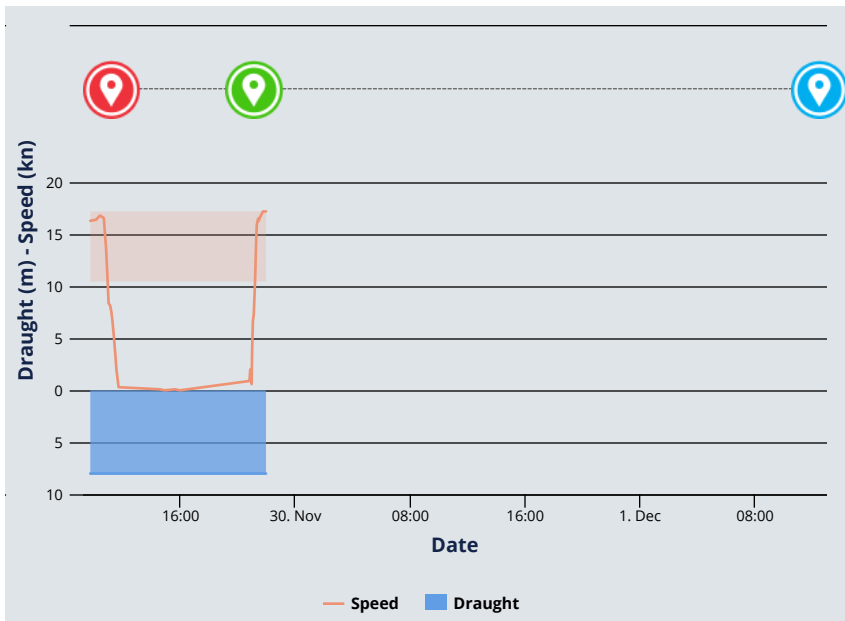

Vessel Particulars

Last update: 2017-03-25 08:25:01

General

Ex Names History

Companies

Build

Class

Surveys

Voyage related

Dimensions

Loadline

Tonnage/Capacity

Structure

Engine details

Contacts

- > IMO: **9378450**
- > Name: **NIEUW AMSTERDAM**
- > MMSI: **246648000**
- > Vessel Type: **PASSENGERS SHIP**
- > Gross Tonnage: **86273**
- > Summer DWT: **8754 t**
- > Build: **2010**
- > Flag: **NETHERLANDS**
- > Home port: **ROTTERDAM**

Exhibit H
Page 3 of 3