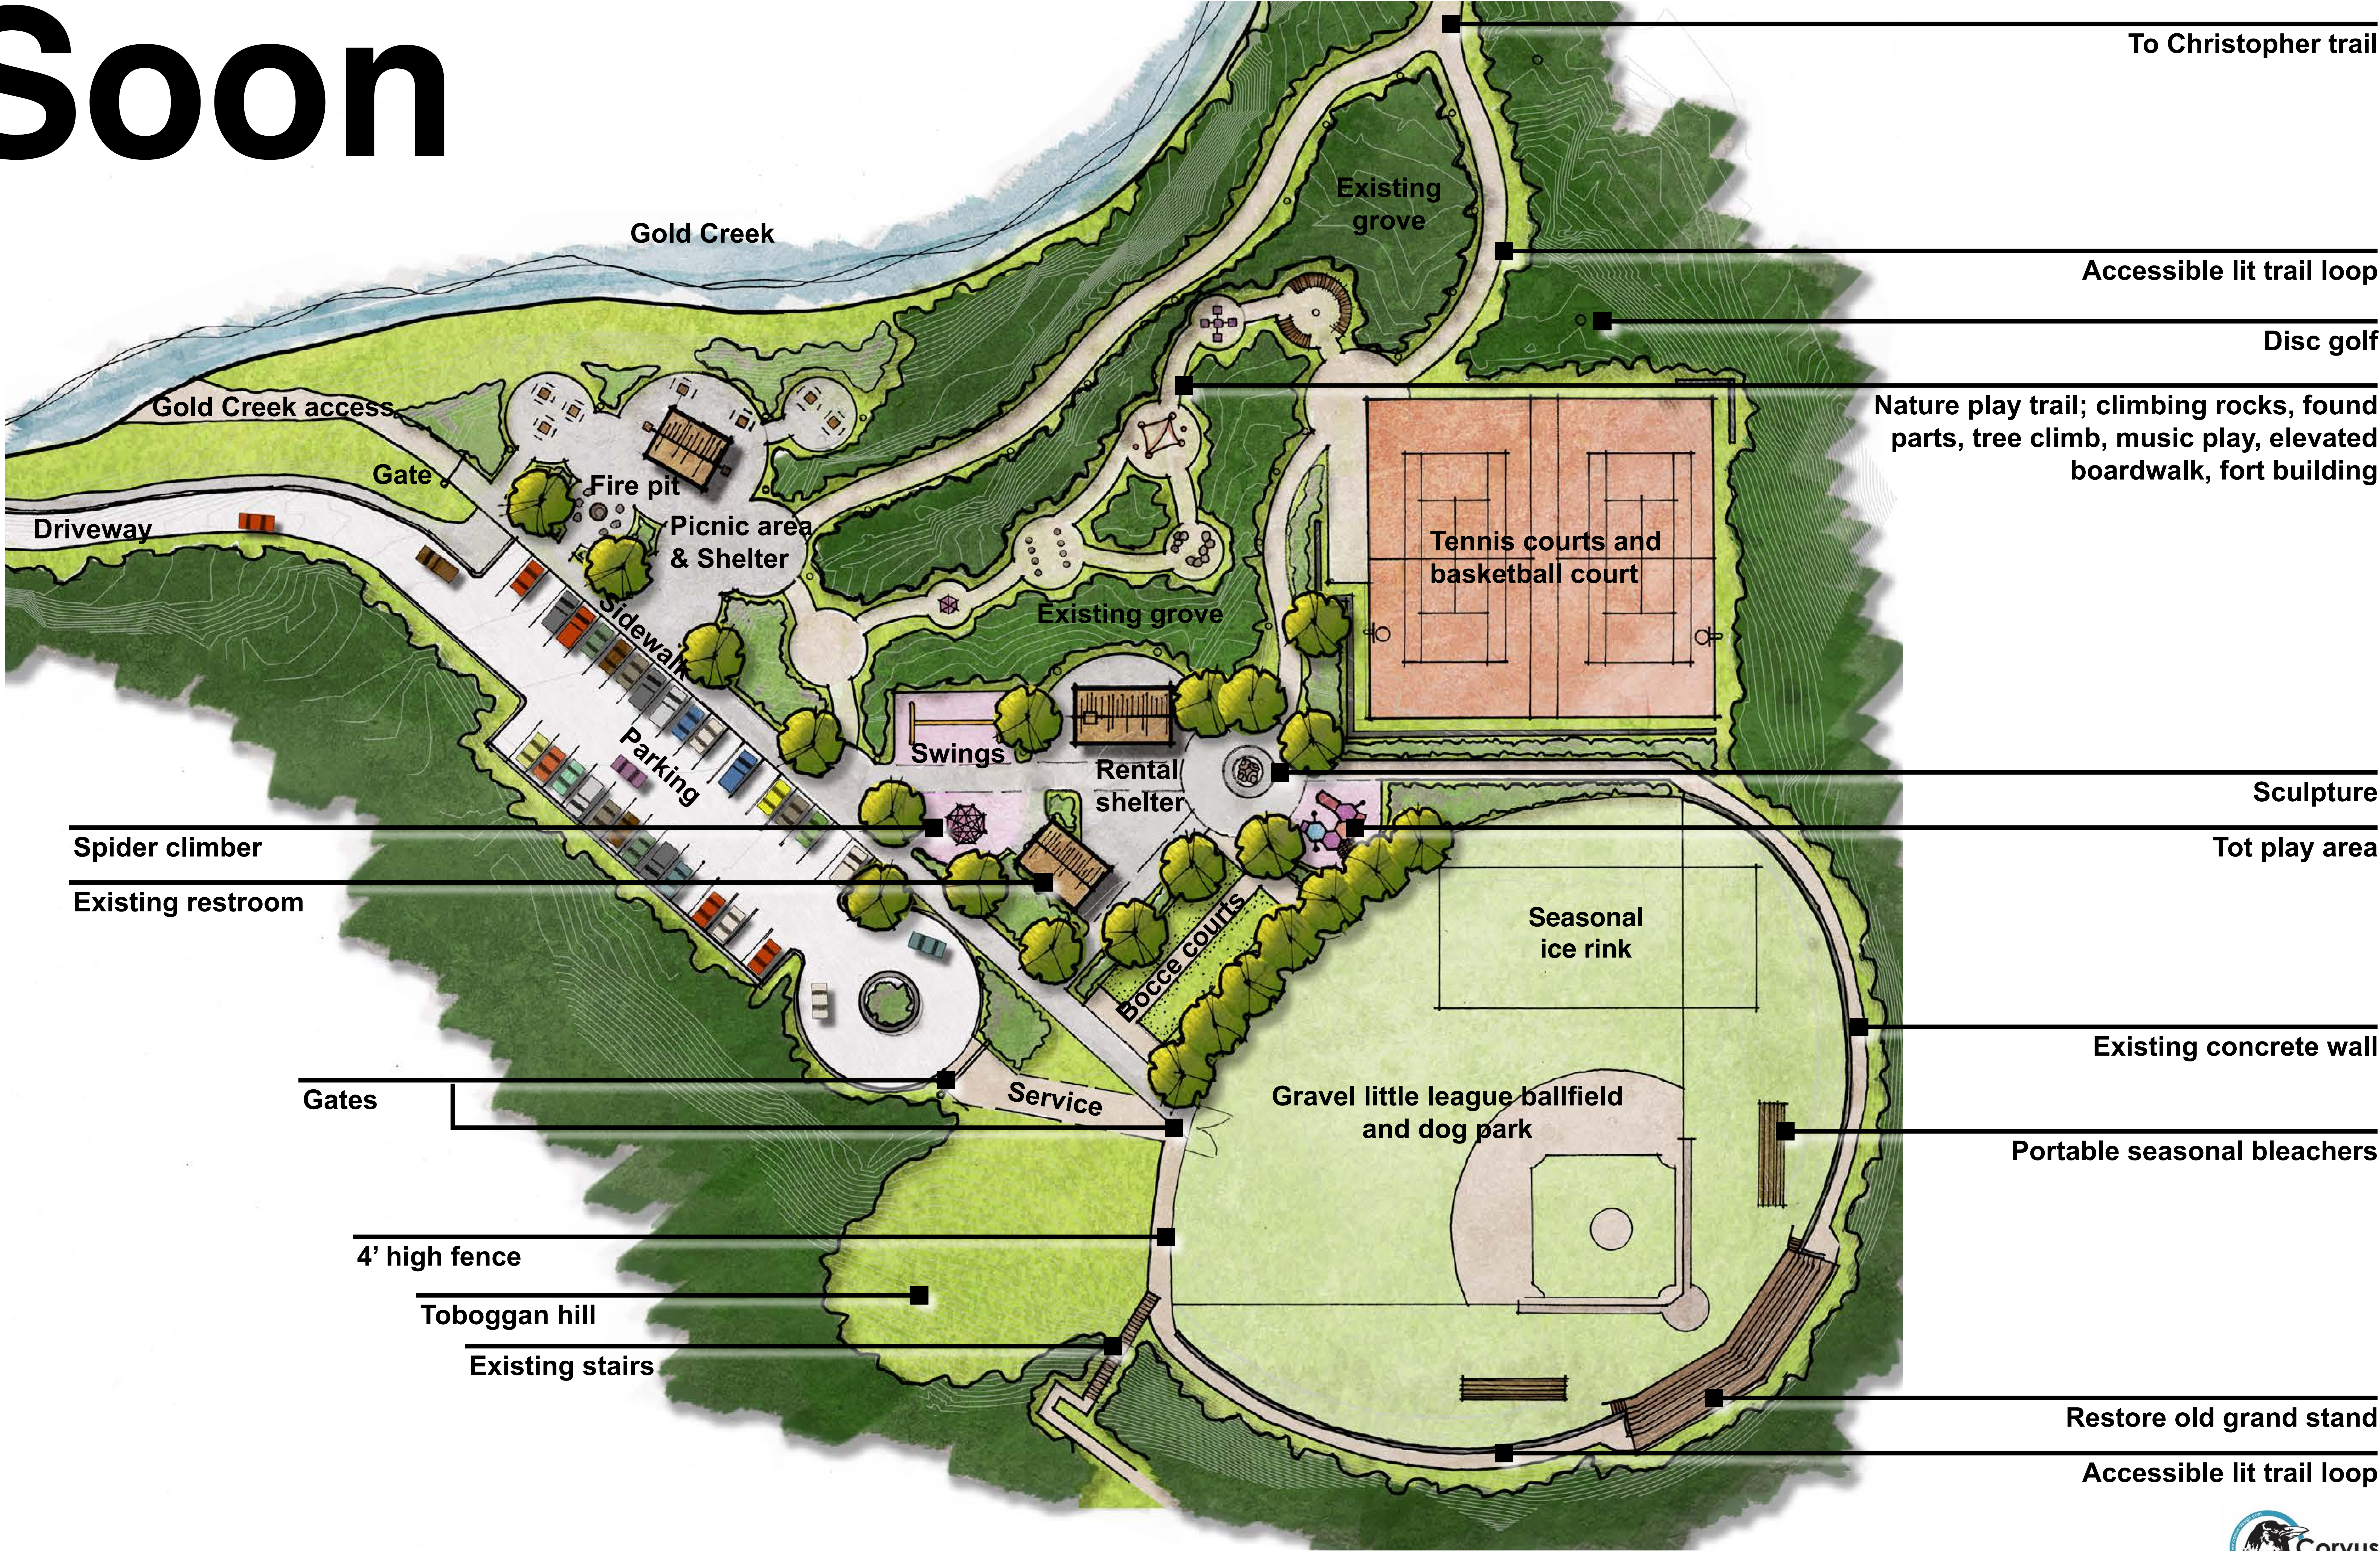

## Project Information

What's happening in Cope Park? We listened to park users, and major improvements are under way to create a safe, inviting park in the heart of Alaska's Capital City. New picnic shelters, swings, and tennis courts are coming, along with improved lighting throughout.

### 2013-14

- Repair storm drains and install new fencing to create Juneau's first official off-leash dog park.
- Remove abandoned structures and unsafe equipment.
- Install new swings.

### 2015-16

- New regulation-sized tennis courts and basketball hoops.
- Reconfigured parking lot to improve access and reclaim creek views.
- New picnic shelters, play equipment, and low-glare lighting.